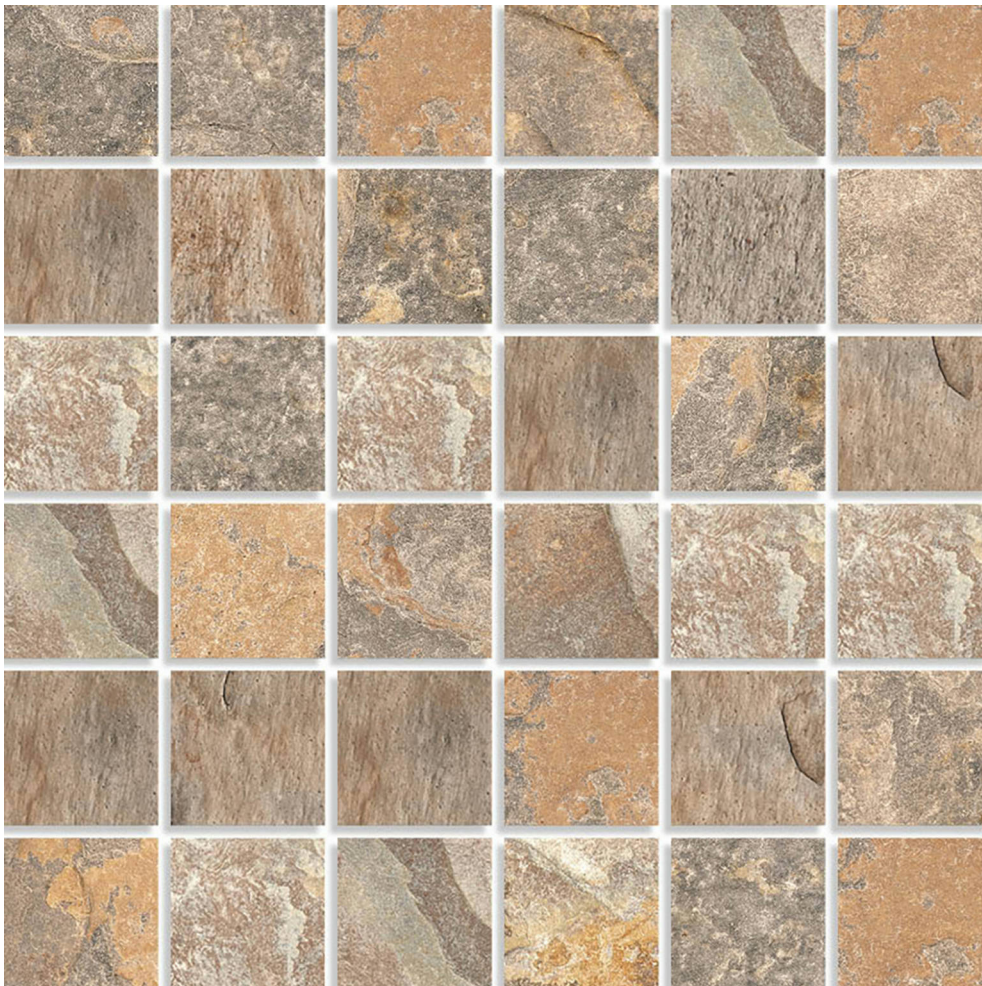

# WORLD TILE

---

### ANNAPURNA BEIGE 2X2 MOSAIC

---

Tile | 12"x12" | Porcelain

## GRAPHIC VARIETY

## TECHNICAL DATA

CODE: QUNS-AN-M

NAME: Annapurna Beige 2X2 Mosaic

SIZE: 12"x12"

SERIES: Nepal Slate

FINISH: Matt

LOOK: Stone Look

FAMILY: Tile