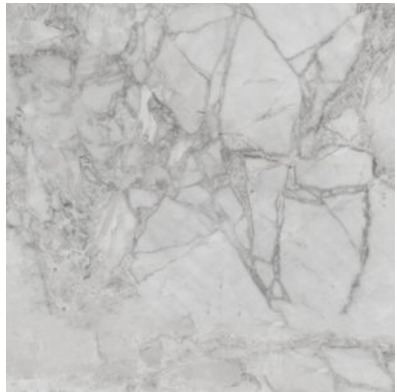

WORLD TILE

PRODUCT
FLORENCE 20X20F GRIGIO MATTE

Tile | 20"x20" | Glazed Porcelain

GRAPHIC VARIETY

TECHNICAL DATA

CODE: QUFC-GR-3
NAME: Florence 20X20F Grigio Matte
SIZE: 20"x20"
SERIES: Florence
FINISH: Matt
LOOK: Marble Look
BREAKING STRENGTH (APH): >350 - >1600
CHEMICAL RESISTANCE (APH): CLASS A
DCOF (APH): MATTE ≥ 0.60
FAMILY: Tile
FROST RESISTANCE: Yes
PEI: 4
R VALUE (APH): MATTE R10
BILLING UNIT: SF
SHADE VARIATION: V3
STAIN RESISTANCE (APH): CLASS A & 5
STYLE: Contemporary
SUITABLE FOR: Indoor, Outdoor, Pool, Backsplash, Shower
TYPOLOGY: Glazed Porcelain
THICKNESS (APH): 8.5 mm
TYPE OF PIECE: Field Tile
USE: Floor and Wall
WATER ABSORPTION (APH): $\leq 0.5\%$