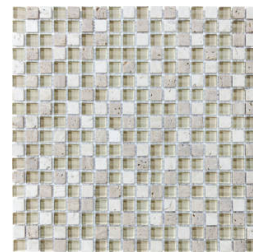

WORLD TILE

SERIES GLASS STONE

Multi-Look Mosaics | | Mixed Materials

PRODUCTS

Linear Bamboo Mosaic
12"x14" | Mixed Materials

Linear Cabernet Mosaic
12"x14" | Mixed Materials

Linear Cappuccino Mosaic
12"x14" | Mixed Materials

Linear Creme Brulee Mosaic
12"x14" | Mixed Materials

Linear Iceland Mosaic
12"x14" | Mixed Materials

Linear Midnight Mosaic
12"x14" | Mixed Materials

Linear Spa Mosaic
12"x14" | Mixed Materials

Linear Waterfall Mosaic
12"x14" | Mixed Materials

5/8X5/8 Bamboo Mosaic
12"x12" | Mixed Materials

5/8X5/8 Cabernet Mosaic
12"x12" | Mixed Materials

5/8X5/8 Cappuccino Mosaic
12"x12" | Mixed Materials

5/8X5/8 Creme Brulee Mosaic
12"x12" | Mixed Materials