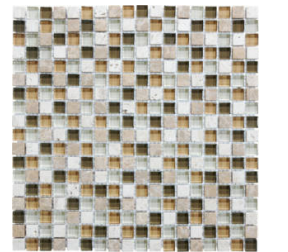

WORLD TILE

SERIES GLASS STONE

Multi-Look Mosaics | | Mixed Materials

PRODUCTS

Linear Bamboo Mosaic
12"x14" | Mixed Materials

Linear Cabernet Mosaic
12"x14" | Mixed Materials

Linear Cappuccino Mosaic
12"x14" | Mixed Materials

Linear Creme Brulee Mosaic
12"x14" | Mixed Materials

Linear Iceland Mosaic
12"x14" | Mixed Materials

Linear Midnight Mosaic
12"x14" | Mixed Materials

Linear Spa Mosaic
12"x14" | Mixed Materials

Linear Waterfall Mosaic
12"x14" | Mixed Materials

5/8X5/8 Bamboo Mosaic
12"x12" | Mixed Materials

5/8X5/8 Cabernet Mosaic
12"x12" | Mixed Materials

5/8X5/8 Cappuccino Mosaic
12"x12" | Mixed Materials

5/8X5/8 Creme Brulee Mosaic
12"x12" | Mixed Materials