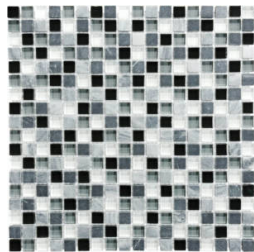

WORLD TILE

SERIES GLASS STONE

Multi-Look Mosaics | | Mixed Materials

PRODUCTS

Linear Bamboo Mosaic
12"x14" | Mixed Materials

Linear Cabernet Mosaic
12"x14" | Mixed Materials

Linear Cappuccino Mosaic
12"x14" | Mixed Materials

Linear Creme Brulee Mosaic
12"x14" | Mixed Materials

Linear Iceland Mosaic
12"x14" | Mixed Materials

Linear Midnight Mosaic
12"x14" | Mixed Materials

Linear Spa Mosaic
12"x14" | Mixed Materials

Linear Waterfall Mosaic
12"x14" | Mixed Materials

5/8X5/8 Bamboo Mosaic
12"x12" | Mixed Materials

5/8X5/8 Cabernet Mosaic
12"x12" | Mixed Materials

5/8X5/8 Cappuccino Mosaic
12"x12" | Mixed Materials

5/8X5/8 Creme Brulee Mosaic
12"x12" | Mixed Materials

5/8X5/8 Iceland Mosaic
12"x12" | Mixed Materials

5/8X5/8 Midnight Mosaic
12"x12" | Mixed Materials

5/8X5/8 Spa Mosaic
12"x12" | Mixed Materials

5/8X5/8 Waterfall Mosaic
12"x12" | Mixed Materials

ROOM SCENES