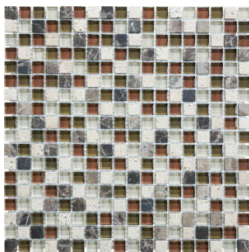

WORLD TILE

SERIES GLASS STONE

Multi-Look Mosaics | | Mixed Materials

PRODUCTS

Linear Bamboo Mosaic
12"x14" | Mixed Materials

Linear Cabernet Mosaic
12"x14" | Mixed Materials

Linear Cappuccino Mosaic
12"x14" | Mixed Materials

Linear Creme Brulee Mosaic
12"x14" | Mixed Materials

Linear Iceland Mosaic
12"x14" | Mixed Materials

Linear Midnight Mosaic
12"x14" | Mixed Materials

Linear Spa Mosaic
12"x14" | Mixed Materials

Linear Waterfall Mosaic
12"x14" | Mixed Materials

5/8X5/8 Bamboo Mosaic
12"x12" | Mixed Materials

5/8X5/8 Cabernet Mosaic
12"x12" | Mixed Materials

5/8X5/8 Cappuccino Mosaic
12"x12" | Mixed Materials

5/8X5/8 Creme Brulee Mosaic
12"x12" | Mixed Materials