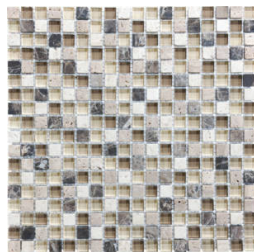

WORLD TILE

SERIES GLASS STONE

Multi-Look Mosaics | | Mixed Materials

PRODUCTS

Linear Bamboo Mosaic
12"x14" | Mixed Materials

Linear Cabernet Mosaic
12"x14" | Mixed Materials

Linear Cappuccino Mosaic
12"x14" | Mixed Materials

Linear Creme Brulee Mosaic
12"x14" | Mixed Materials

Linear Iceland Mosaic
12"x14" | Mixed Materials

Linear Midnight Mosaic
12"x14" | Mixed Materials

Linear Spa Mosaic
12"x14" | Mixed Materials

Linear Waterfall Mosaic
12"x14" | Mixed Materials

5/8X5/8 Bamboo Mosaic
12"x12" | Mixed Materials

5/8X5/8 Cabernet Mosaic
12"x12" | Mixed Materials

5/8X5/8 Cappuccino Mosaic
12"x12" | Mixed Materials

5/8X5/8 Creme Brulee Mosaic
12"x12" | Mixed Materials