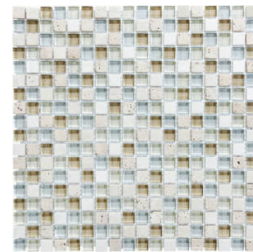

WORLD TILE

SERIES GLASS STONE

Multi-Look Mosaics | | Mixed Materials

PRODUCTS

Linear Bamboo Mosaic
12"x14" | Mixed Materials

Linear Cabernet Mosaic
12"x14" | Mixed Materials

Linear Cappuccino Mosaic
12"x14" | Mixed Materials

Linear Creme Brulee Mosaic
12"x14" | Mixed Materials

Linear Iceland Mosaic
12"x14" | Mixed Materials

Linear Midnight Mosaic
12"x14" | Mixed Materials

Linear Spa Mosaic
12"x14" | Mixed Materials

Linear Waterfall Mosaic
12"x14" | Mixed Materials

5/8X5/8 Bamboo Mosaic
12"x12" | Mixed Materials

5/8X5/8 Cabernet Mosaic
12"x12" | Mixed Materials

5/8X5/8 Cappuccino Mosaic
12"x12" | Mixed Materials

5/8X5/8 Creme Brulee Mosaic
12"x12" | Mixed Materials

5/8X5/8 Iceland Mosaic
12"x12" | Mixed Materials

5/8X5/8 Midnight Mosaic
12"x12" | Mixed Materials

5/8X5/8 Spa Mosaic
12"x12" | Mixed Materials

5/8X5/8 Waterfall Mosaic
12"x12" | Mixed Materials

ROOM SCENES