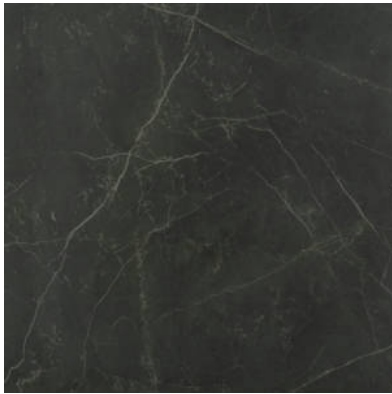

# WORLD TILE

---

**PRODUCT**  
**TIVOLI NERO POLISHED 24X24**

---

Tile | 24"x24" | Glazed Porcelain

## TECHNICAL DATA

CODE: QULX-TI-3PN  
NAME: Tivoli Nero Polished 24X24  
SIZE: 24"x24"  
SERIES: Luxury  
FINISH: Polished  
LOOK: Marble Look  
EDGE: Rectified  
FAMILY: Tile  
FROST RESISTANCE: Yes  
PEI: 4  
BILLING UNIT: SF  
STYLE: Contemporary  
SUITABLE FOR: Indoor|Shower  
TYPOLOGY: Glazed Porcelain  
TYPE OF PIECE: Field Tile  
USE: Floor and Wall