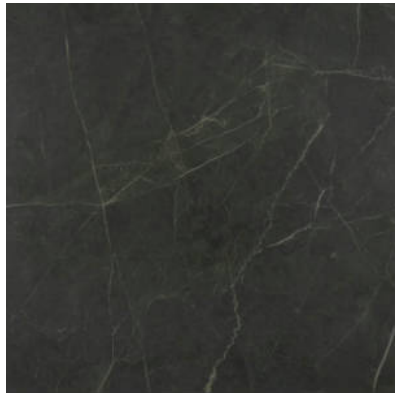

# WORLD TILE

---

**PRODUCT**  
**TIVOLI NERO POLISHED 24X24**

---

Tile | 24"x24" | Glazed Porcelain

## TECHNICAL DATA

CODE: QULX-TI-3PN  
NAME: Tivoli Nero Polished 24X24  
SIZE: 24"x24"  
SERIES: Luxury  
FINISH: Polished  
LOOK: Marble Look  
EDGE: Rectified  
FAMILY: Tile  
FROST RESISTANCE: Yes  
PEI: 4  
BILLING UNIT: SF  
STYLE: Contemporary  
SUITABLE FOR: Indoor|Shower  
TYPOLOGY: Glazed Porcelain  
TYPE OF PIECE: Field Tile  
USE: Floor and Wall