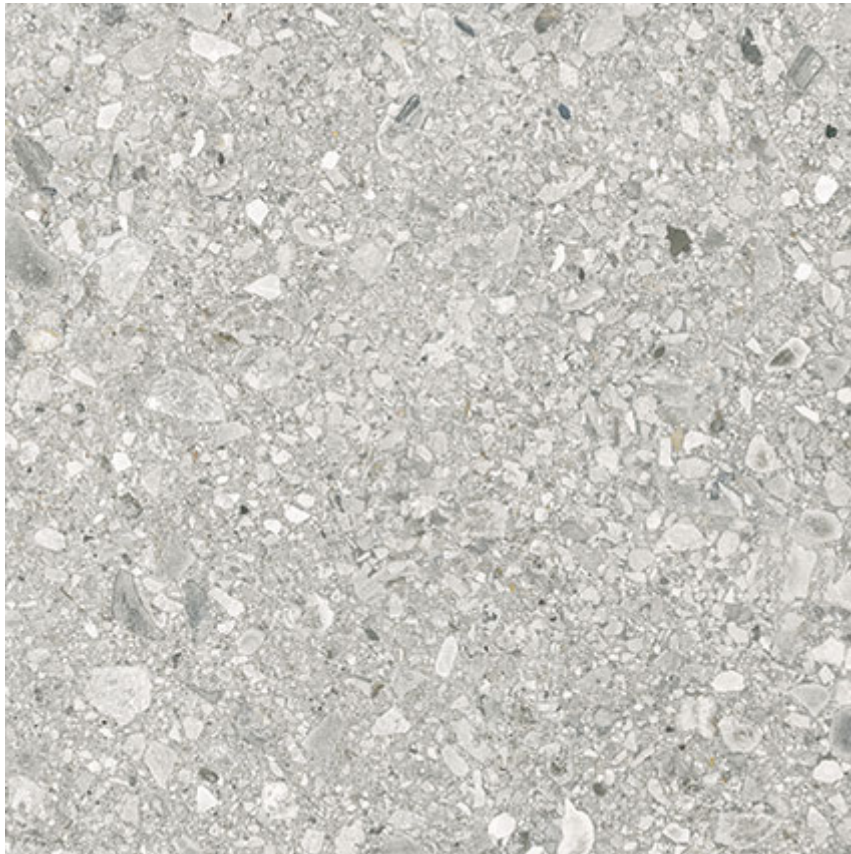

WORLD TILE

PRODUCT

ROYAL STONEWORKS 24X24 REGAL FOSSIL VEIN ORG

Tile | 24"x24" | Porcelain

TECHNICAL DATA

CODE: QUSW-RF-40
NAME: Royal Stoneworks 24X24 Regal Fossil Vein Org
SIZE: 24"x24"
SERIES: Royal Stoneworks
FINISH: Matt
LOOK: Stone Look
EDGE: Rectified
FAMILY: Tile
FROST RESISTANCE: Yes
SHADE VARIATION: V3
SPECIAL ORDER: Special Order
STYLE: Contemporary
SUITABLE FOR: Indoor|Shower
TYPOLOGY: Porcelain
TYPE OF PIECE: Field Tile
USE: Floor and Wall