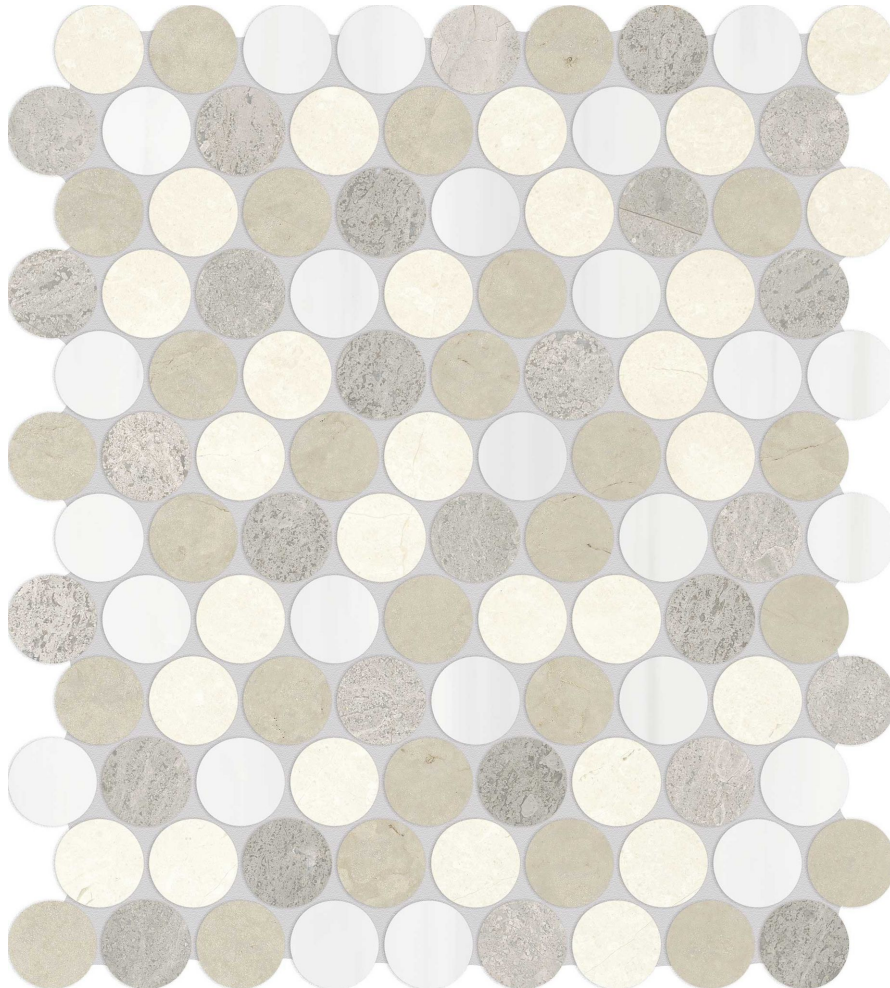

# WORLD TILE

---

### UTOPIO 1.25 PENNY ROUND DUNE MOSAIC

---

Stone | 10"x14" | Natural Stone

### TECHNICAL DATA

CODE: AS5001-04250

NAME: Utopio 1.25 Penny Round Dune Mosaic

SIZE: 10"x14"

SERIES: Utopio

FINISH: Honed

FAMILY: Stone

MOSAIC CHIP SIZE: 1.25"x1.25"

BILLING UNIT: SF

SUITABLE FOR: Indoor|Shower

TYPOLOGY: Natural Stone

TYPE OF PIECE: Mosaic

USE: Floor and Wall

NOTES: Mosaic sheet sizes are nominal and may vary slightly due to standard manufacturing tolerances.