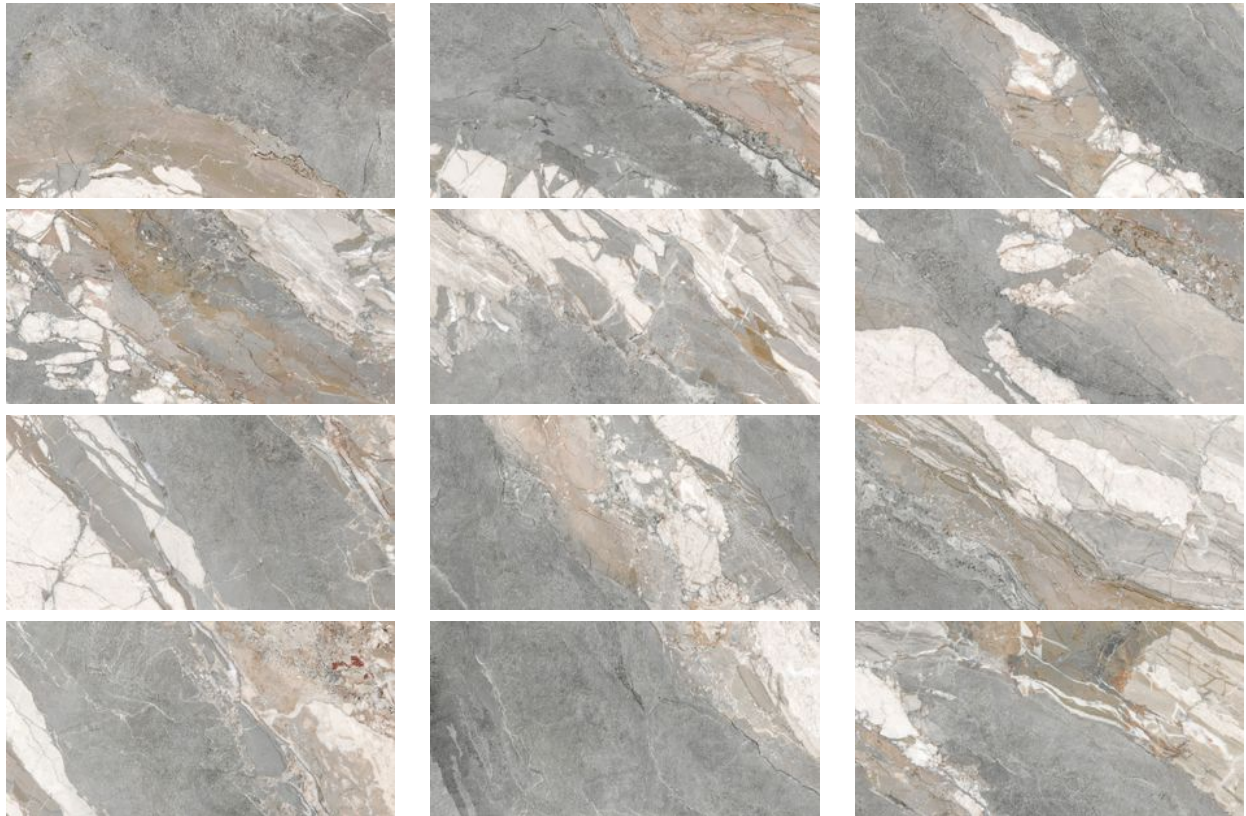

WORLD TILE

PRODUCT
DYNASTY GREY 12X24

Tile | 12"x24" | Porcelain

GRAPHIC VARIETY

TECHNICAL DATA

CODE: QUDY-GR-1
NAME: Dynasty Grey 12X24
SIZE: 12"x24"
SERIES: Dynasty
FINISH: Matt
LOOK: Marble Look
BREAKING STRENGTH (APH): min. 35 N/mm²
CHEMICAL RESISTANCE (APH): Not Affected
FAMILY: Tile
FROST RESISTANCE: Yes
PEI: 4
BILLING UNIT: SF
SHADE VARIATION: V4
STAIN RESISTANCE (APH): Not Affected
STYLE: Traditional
SUITABLE FOR: Indoor| Outdoor| Pool| Backsplash| Shower
TYPOLOGY: Porcelain
THICKNESS (APH): 8.5 Mm
TYPE OF PIECE: Field Tile
USE: Floor and Wall
WATER ABSORPTION (APH): <=0.5%