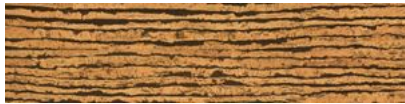

WORLD TILE

SERIES

TRUE EARTH CORK CLICK

Wood Look | | HDF

PRODUCTS

Cork Click Capri
12"x48,6" | HDF

Cork Click Comino
12"x48,6" | HDF

Cork Click Corvo
12"x48,6" | HDF

Cork Click Lanzarote
12"x48,6" | HDF

Cork Click Linosa
12"x48,6" | HDF

Cork Click Pianosa
12"x48,6" | HDF

Cork Click Pico
12"x48,6" | HDF

Cork Click Santorino
12"x48,6" | HDF

Cork Click Stromboli
12"x48,6" | HDF