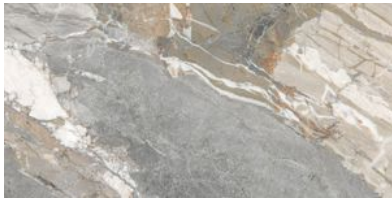

GRAPHIC VARIETY