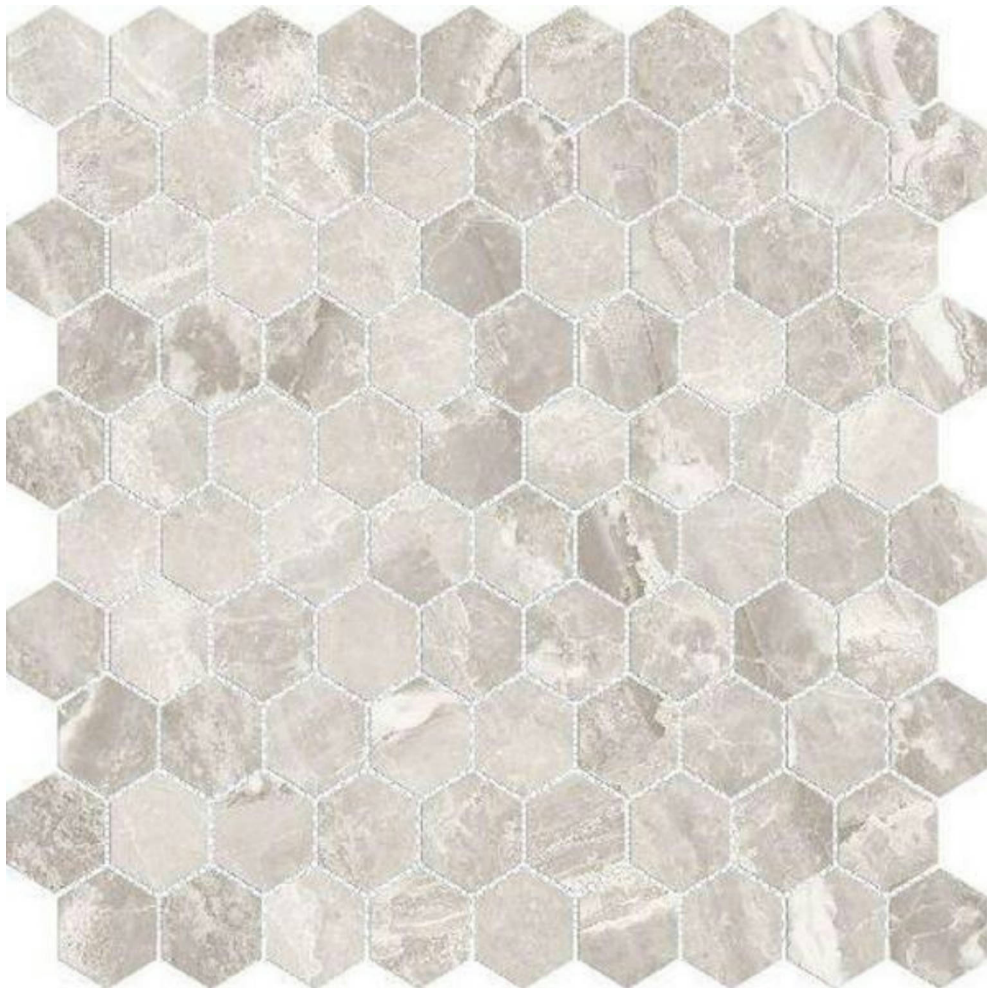

# WORLD TILE

---

### POLISHED 1\'' INSPIRATION HEX MOSAIC

---

Tile | 12"x12" | Porcelain

## TECHNICAL DATA

CODE: QUAD-IN-M2PN  
NAME: Polished 1" Inspiration Hex Mosaic  
SIZE: 12"x12"  
SERIES: Ardor  
FINISH: Polished  
LOOK: Marble Look  
EDGE: Rectified  
FAMILY: Tile  
FROST RESISTANCE: Yes  
MOSAIC CHIP SIZE: 1"  
BILLING UNIT: SF  
STYLE: Contemporary  
SUITABLE FOR: Backsplash|Indoor  
TYPOLOGY: Porcelain  
TYPE OF PIECE: Mosaic  
USE: Floor and Wall