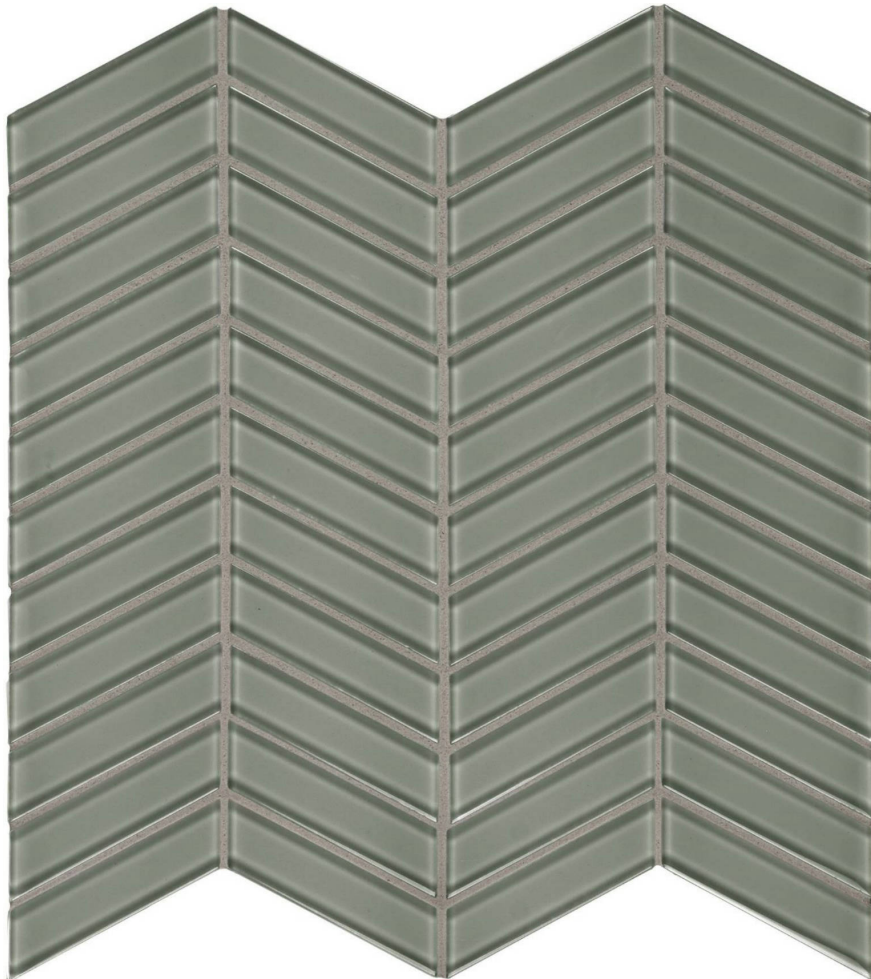

WORLD TILE

PRODUCT
SMOKE CHEVRON MOSAIC

Mosaic and Decorative Tile | 12"x12" |

ROOM SCENES

TECHNICAL DATA

CODE: AC35-124
NAME: Smoke Chevron Mosaic
SIZE: 12"x12"
SERIES: Bliss Element
FINISH: Gloss
LOOK: Glass
FAMILY: Mosaic and Decorative Tile
MOSAIC CHIP SIZE: Mesh-Mounted
BILLING UNIT: SF
STYLE: Classic
SUITABLE FOR: Indoor|Outdoor
TYPE OF PIECE: Mosaic
USE: Wall only