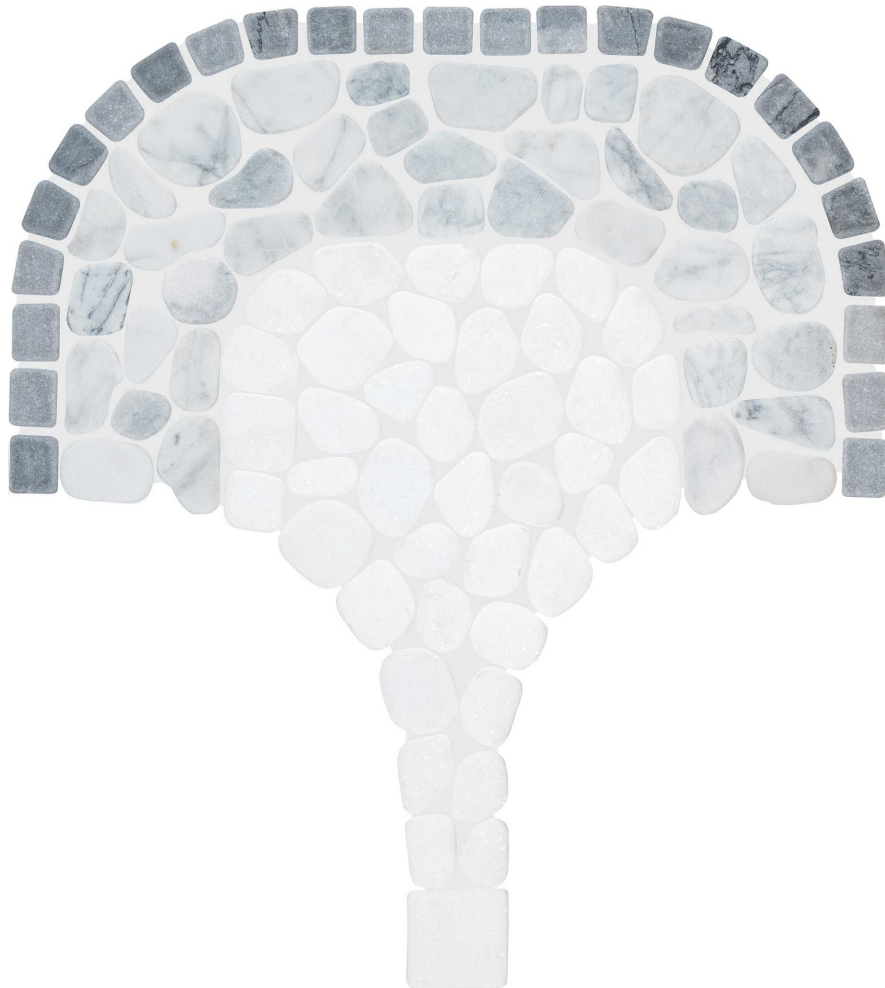

WORLD TILE

PRODUCT

CABANA RIVER FLOW PEBBLE

Stone | 7.8"x15.4" | Marble

TECHNICAL DATA

CODE: AS5001-04490

NAME: Cabana River Flow Pebble

SIZE: 7.8"×15.4"

SERIES: Cabana

FINISH: Tumbled

FAMILY: Stone

BILLING UNIT: SF

SUITABLE FOR: Indoor|Shower

TPOLOGY: Marble

TYPE OF PIECE: Mosaic

USE: Floor and Wall