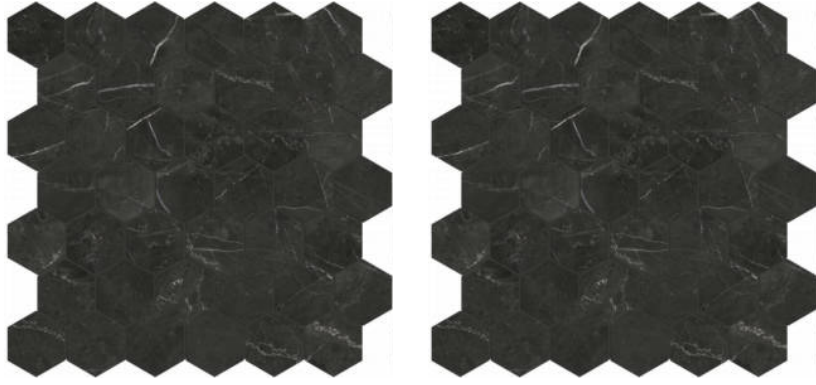

WORLD TILE

PRODUCT TIVOLI NERO POLISHED 2

Tile | 12"x13" | Glazed Porcelain

GRAPHIC VARIETY

TECHNICAL DATA

CODE: QULX-TI-M2PN
NAME: Tivoli Nero Polished 2
SIZE: 12"x13"
SERIES: Luxury
FINISH: Polished
LOOK: Marble Look
EDGE: Rectified
FAMILY: Tile
BILLING UNIT: SF
STYLE: Contemporary
SUITABLE FOR: Backsplash|Indoor|Shower
TYPOLOGY: Glazed Porcelain
TYPE OF PIECE: Mosaic
USE: Floor and Wall