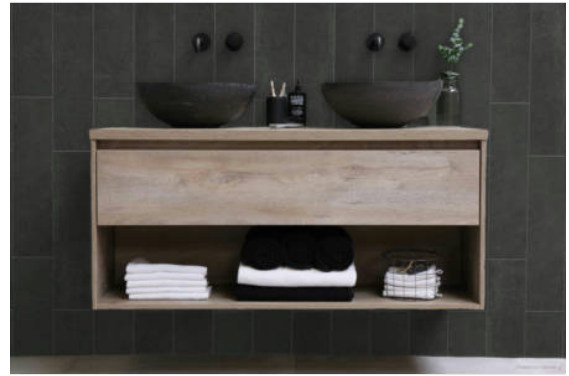

WORLD TILE

PRODUCT ASHLAND 6X24 BLACK

Tile | 6"x24" | Porcelain

GRAPHIC VARIETY

ROOM SCENES

TECHNICAL DATA

CODE: QUAS-BL-2
NAME: Ashland 6X24 Black
SIZE: 6"x24"
SERIES: Ashland
FINISH: Matt
LOOK: Concrete
EDGE: Rectified
FAMILY: Tile
FROST RESISTANCE: Yes
PEI: 4
BILLING UNIT: SF
SHADE VARIATION: V2
STYLE: Contemporary
SUITABLE FOR: Indoor|Shower|Outdoor
TYPOLOGY: Porcelain
TYPE OF PIECE: Field Tile
USE: Floor and Wall