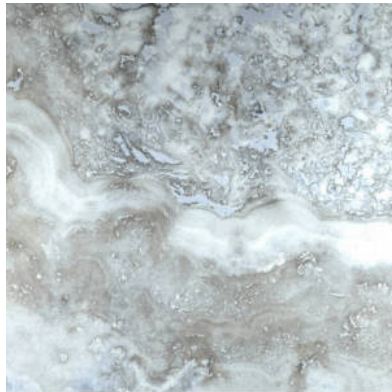

WORLD TILE

PRODUCT
AZZURRO 13X13

Tile | 13"x13" | Porcelain

GRAPHIC VARIETY

TECHNICAL DATA

CODE: QUSI-AZ-F1
NAME: Azzurro 13X13
SIZE: 13"x13"
SERIES: Siena
FINISH: Matt
LOOK: Marble Look
FAMILY: Tile
FROST RESISTANCE: Yes
PEI: 4
BILLING UNIT: SF
STYLE: Contemporary
SUITABLE FOR: Indoor, Shower
TYPOLOGY: Porcelain
TYPE OF PIECE: Field Tile
USE: Floor and Wall