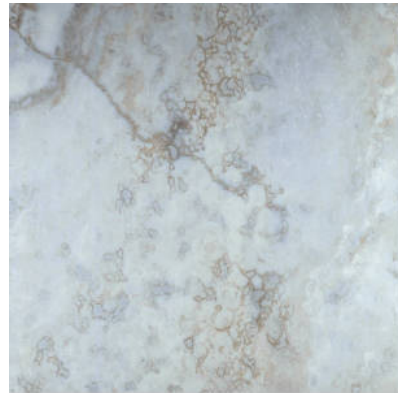

WORLD TILE

PRODUCT
AZZURRO 13X13

Tile | 13"x13" | Porcelain

GRAPHIC VARIETY

TECHNICAL DATA

CODE: QUSI-AZ-F1
NAME: Azzurro 13X13
SIZE: 13"x13"
SERIES: Siena
FINISH: Matt
LOOK: Marble Look
FAMILY: Tile
FROST RESISTANCE: Yes
PEI: 4
BILLING UNIT: SF
STYLE: Contemporary
SUITABLE FOR: Indoor, Shower
TYPOLOGY: Porcelain
TYPE OF PIECE: Field Tile
USE: Floor and Wall