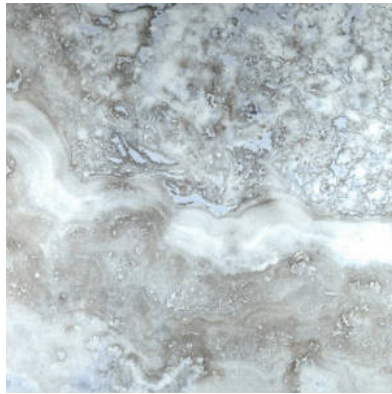

WORLD TILE

PRODUCT
AZZURRO 13X13

Tile | 13"x13" | Porcelain

GRAPHIC VARIETY

TECHNICAL DATA

CODE: QUSI-AZ-F1
NAME: Azzurro 13X13
SIZE: 13"x13"
SERIES: Siena
FINISH: Matt
LOOK: Marble Look
FAMILY: Tile
FROST RESISTANCE: Yes
PEI: 4
BILLING UNIT: SF
STYLE: Contemporary
SUITABLE FOR: Indoor, Shower
TYPOLOGY: Porcelain
TYPE OF PIECE: Field Tile
USE: Floor and Wall