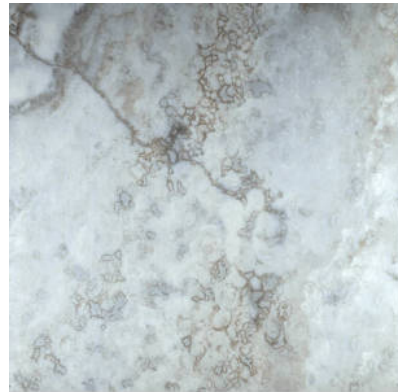

WORLD TILE

PRODUCT
AZZURRO 13X13

Tile | 13"x13" | Porcelain

GRAPHIC VARIETY

TECHNICAL DATA

CODE: QUSI-AZ-F1
NAME: Azzurro 13X13
SIZE: 13"x13"
SERIES: Siena
FINISH: Matt
LOOK: Marble Look
FAMILY: Tile
FROST RESISTANCE: Yes
PEI: 4
BILLING UNIT: SF
STYLE: Contemporary
SUITABLE FOR: Indoor, Shower
TYPOLOGY: Porcelain
TYPE OF PIECE: Field Tile
USE: Floor and Wall