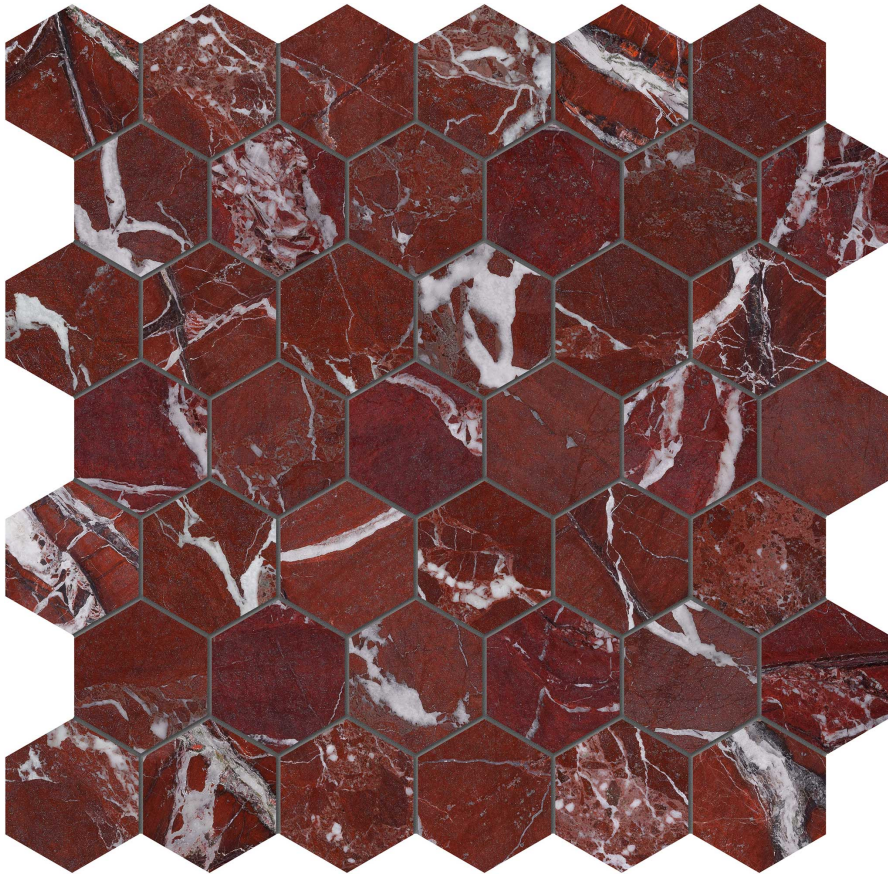

WORLD TILE

PRODUCT

TUSCANO ROSSO 2 HEXAGON MOSAIC

Stone | 12"x12" | Marble

TECHNICAL DATA

CODE: AS5001-03640

NAME: Tuscano Rosso 2 Hexagon Mosaic

SIZE: 12"x12"

SERIES: Tuscano Rosso

FINISH: Polished

FAMILY: Stone

MOSAIC CHIP SIZE: 2"x2"

BILLING UNIT: SF

SUITABLE FOR: Indoor|Shower

TYPOLOGY: Marble

TYPE OF PIECE: Mosaic