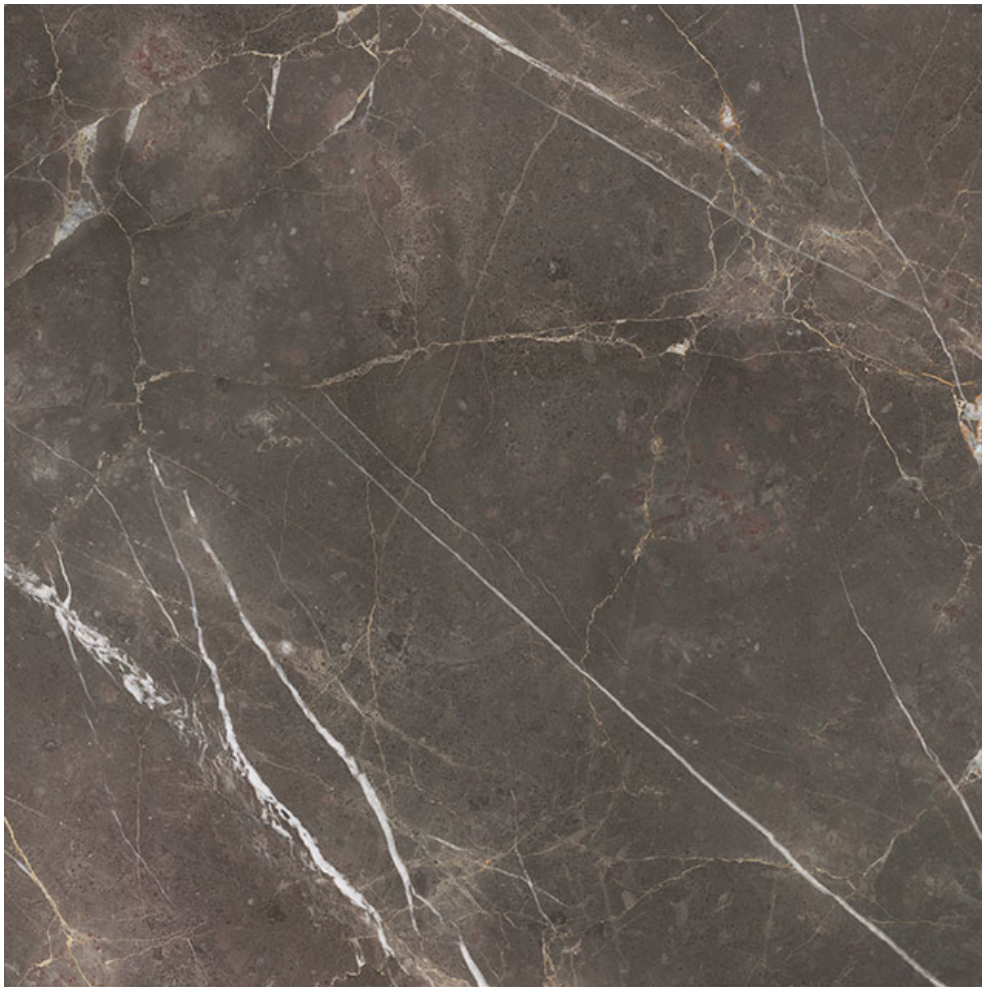

# WORLD TILE

---

### ROYAL STONEWORKS 36X36 REGAL BROWN MARBLE POLISHED

---

Tile | 36"x36" | Porcelain

FAMILY: Tile

FROST RESISTANCE: Yes

SHADE VARIATION: V3

SPECIAL ORDER: Special Order

STYLE: Contemporary

SUITABLE FOR: Indoor|Shower

TPOLOGY: Porcelain

TYPE OF PIECE: Field Tile