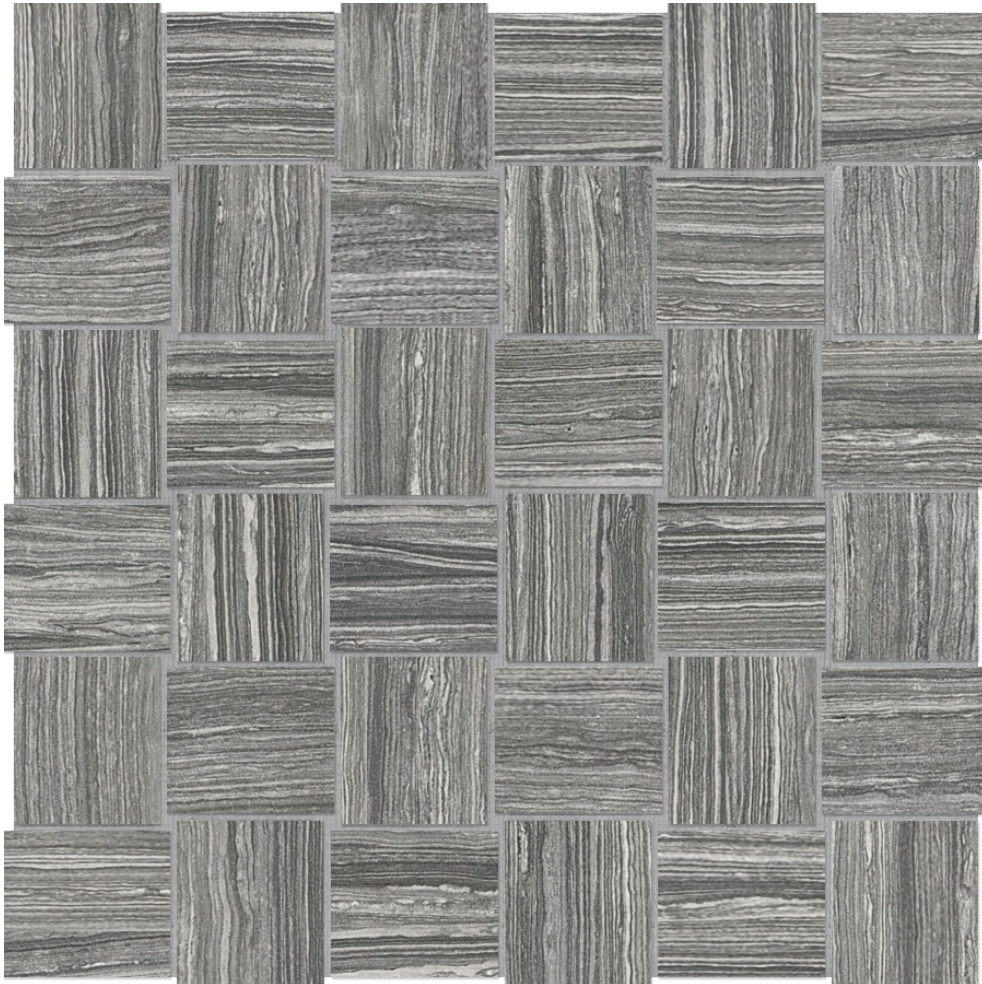

WORLD TILE

PRODUCT

2X2 CARBON BASKETWEAVE

Tile | 12"x12" | Glazed Porcelain

TECHNICAL DATA

CODE: AC4501-00820

NAME: 2x2 Carbon Basketweave

SIZE: 12"x12"

SERIES: Eramosa

FINISH: Matt

LOOK: Marble Look

FAMILY: Tile

FROST RESISTANCE: Yes

MOSAIC CHIP SIZE: Mesh-Mounted

PEI: 4

BILLING UNIT: SF

SPECIAL ORDER: Special Order

STYLE: Contemporary

SUITABLE FOR: Indoor

TPOLOGY: Glazed Porcelain

TYPE OF PIECE: Mosaic

USE: Floor and Wall

NOTES: This product is special order and cannot be cancelled, returned, or refunded.