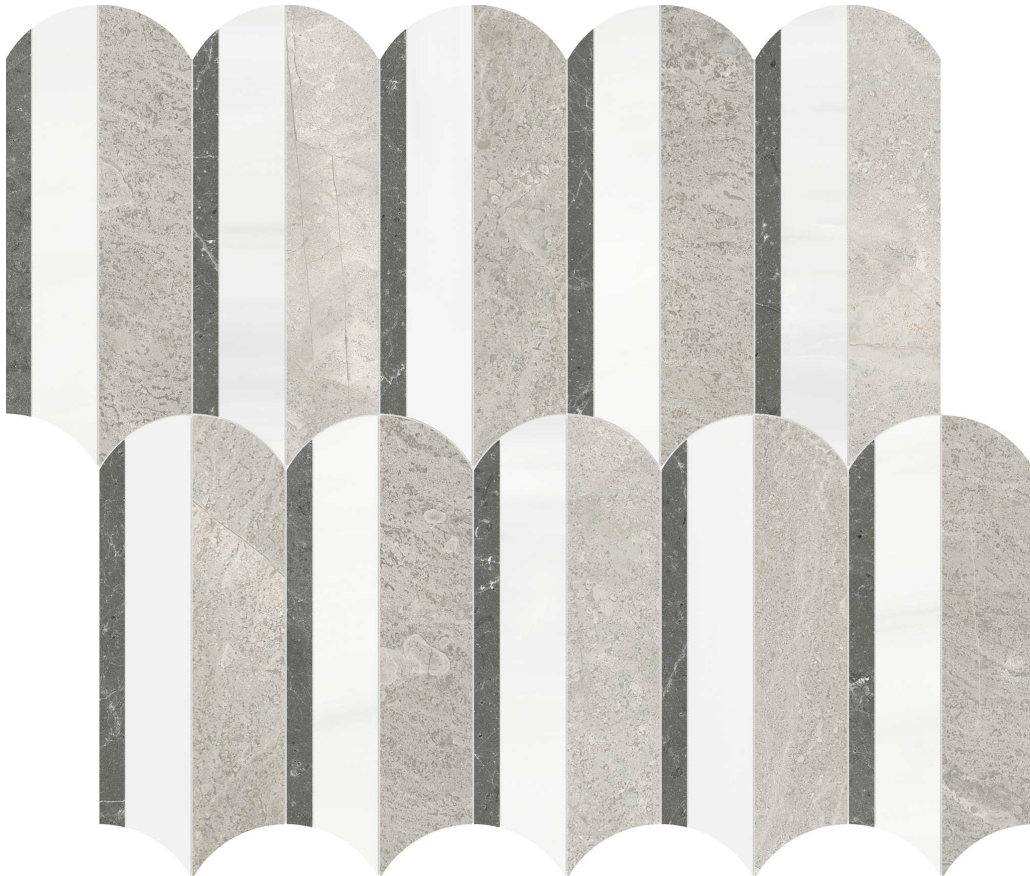

WORLD TILE

PRODUCT

UTOPIO HYDROS MIST MOSAIC

Stone | 10.5"x11.9" | Natural Stone

ROOM SCENES

TECHNICAL DATA

CODE: AS5001-04030

NAME: Utopio Hydros Mist Mosaic

SIZE: 10.5"x11.9"

SERIES: Utopio

FINISH: Honed w/ Polished

FAMILY: Stone

BILLING UNIT: SF

SUITABLE FOR: Indoor|Shower

TPOLOGY: Natural Stone

TYPE OF PIECE: Mosaic