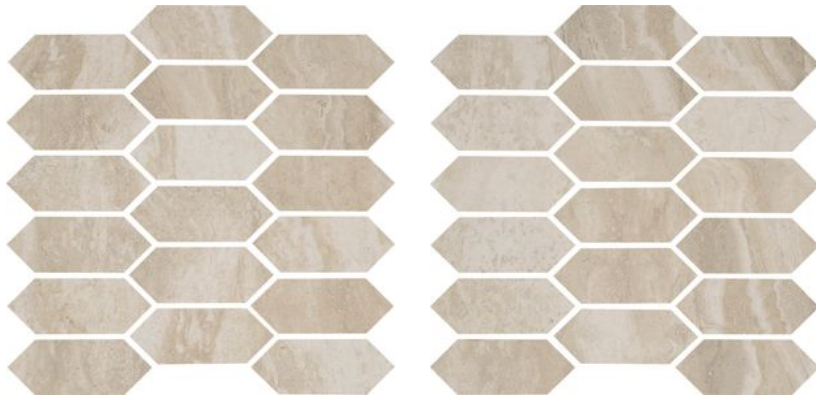

WORLD TILE

PRODUCT
ESSENCE BEIGE PICKET MOSAIC

Tile | 12"x12" | Porcelain

GRAPHIC VARIETY

TECHNICAL DATA

CODE: QUTL-ES-M2
NAME: Essence Beige Picket Mosaic
SIZE: 12"x12"
SERIES: Timeless
FINISH: Matt
LOOK: Marble Look
FAMILY: Tile
FROST RESISTANCE: Yes
MOSAIC CHIP SIZE: Mesh-Mounted
BILLING UNIT: SH
STYLE: Contemporary
SUITABLE FOR: Indoor
TYPOLOGY: Porcelain
TYPE OF PIECE: Mosaic
USE: Floor and Wall

PACKING

Size	Product type	BOX			PALLET		
		pcs	sqft	lb	boxes	sqft	lb
12"x12"	Mosaic	7					

WARNING The information contained in this packing list is for guidance only, the contents of the packing may vary. Please consult our sales representatives for an exact list.