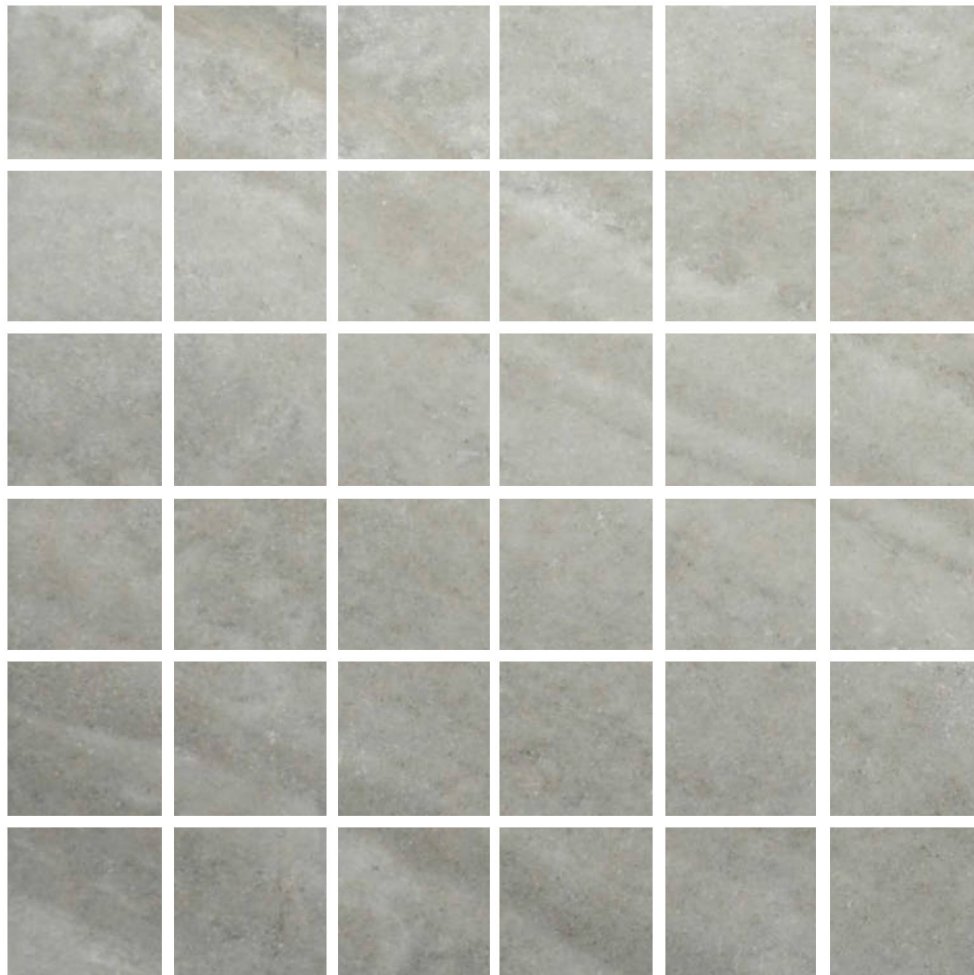

WORLD TILE

PRODUCT

MICA 2X2 MOSAIC

Tile | 12"x12" | Porcelain

TECHNICAL DATA

CODE: AC4501-00950

NAME: Mica 2X2 Mosaic

SIZE: 12"x12"

SERIES: Evolution

FINISH: Matt

LOOK: Marble Look

FAMILY: Tile

FROST RESISTANCE: Yes

MOSAIC CHIP SIZE: 2"x2"

PEI: 4

BILLING UNIT: SF