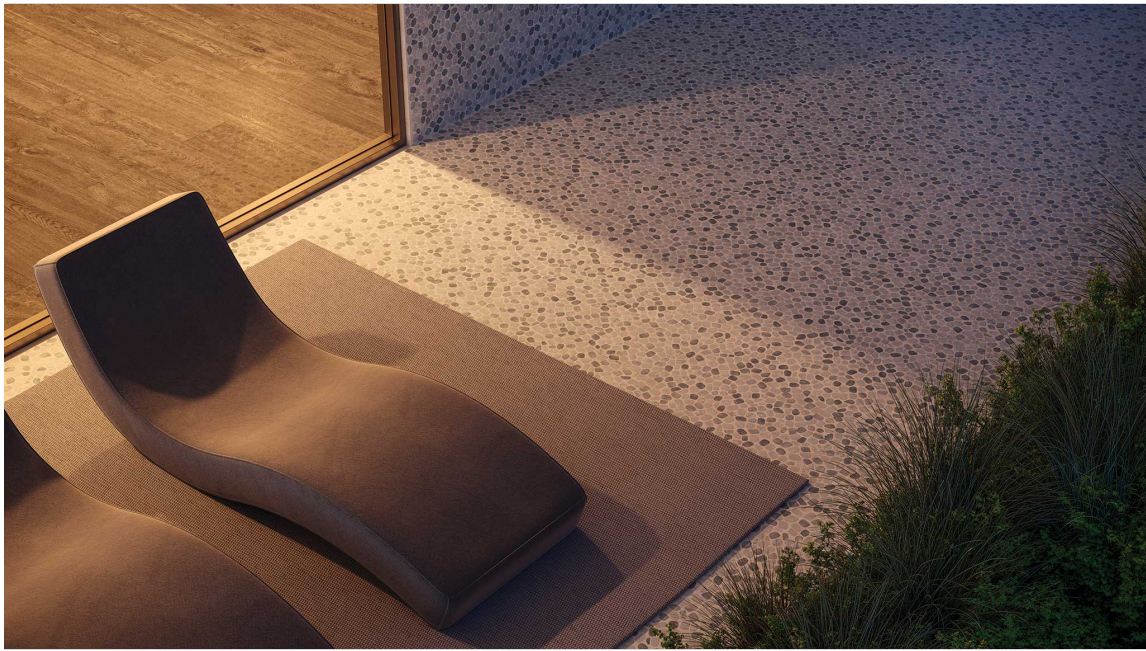

ROOM SCENES