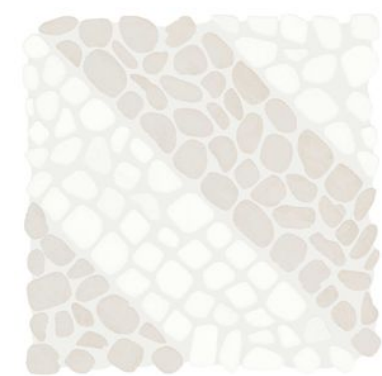

WORLD TILE

SERIES CABANA

| | Marble | Natural Stone

Patterns that captivate and inspire. Timeless elegance meets modern artistry in this exquisite selection of pebble mosaic designs.

PRODUCTS

Cabana Galaxy Flow Pebble
7.8"×15.4" | Marble

Cabana Horizon Flow Pebble
7.8"×15.4" | Natural Stone

Cabana Jade Flow Pebble
7.8"×15.4" | Marble

Cabana River Flow Pebble
7.8"×15.4" | Marble

Cabana Galaxy Axis Pebble
12"×12" | Marble

Cabana Horizon Axis Pebble
12"×12" | Natural Stone

Cabana Jade Axis Pebble
12"×12" | Marble

Cabana River Axis Pebble
12"×12" | Marble

Cabana Galaxy Node Pebble
10.2"×11.8" | Marble

Cabana Horizon Node Pebble
10.2"×11.8" | Natural Stone

Cabana Jade Node Pebble
10.2"×11.8" | Marble