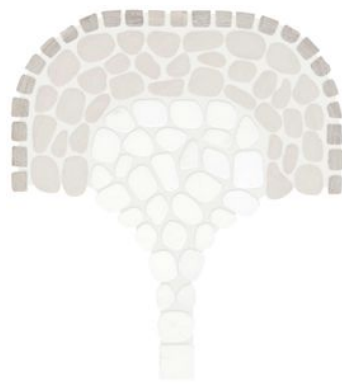

WORLD TILE

SERIES CABANA

| | Marble | Natural Stone

Patterns that captivate and inspire. Timeless elegance meets modern artistry in this exquisite selection of pebble mosaic designs.

PRODUCTS

Cabana Galaxy Flow Pebble
7.8"×15.4" | Marble

Cabana Horizon Flow Pebble
7.8"×15.4" | Natural Stone

Cabana Jade Flow Pebble
7.8"×15.4" | Marble

Cabana River Flow Pebble
7.8"×15.4" | Marble

Cabana Galaxy Axis Pebble
12"×12" | Marble

Cabana Horizon Axis Pebble
12"×12" | Natural Stone

Cabana Jade Axis Pebble
12"×12" | Marble

Cabana River Axis Pebble
12"×12" | Marble

Cabana Galaxy Node Pebble
10.2"×11.8" | Marble

Cabana Horizon Node Pebble
10.2"×11.8" | Natural Stone

Cabana Jade Node Pebble
10.2"×11.8" | Marble

Cabana River Node Pebble
10.2"×11.8" | Marble

ROOM SCENES

Size	Product type	BOX			PALLET		
		pcs	sqft	lb	boxes	sqft	lb
7.8"×15.4"	Mosaic	10	8.29	36.97		82.9	
12"×12"	Mosaic	10	10.01	40.83		100.1	
10.2"×11.8"	Mosaic	10	8.4	33.71		84	