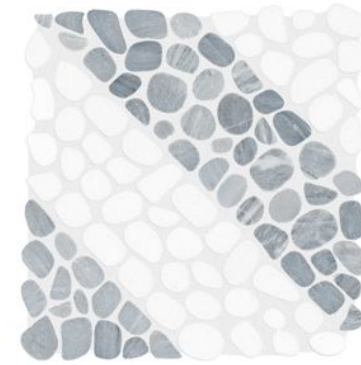

WORLD TILE

SERIES CABANA

| | Marble | Natural Stone

Patterns that captivate and inspire. Timeless elegance meets modern artistry in this exquisite selection of pebble mosaic designs.

PRODUCTS

Cabana Galaxy Flow Pebble
7.8"×15.4" | Marble

Cabana Horizon Flow Pebble
7.8"×15.4" | Natural Stone

Cabana Jade Flow Pebble
7.8"×15.4" | Marble

Cabana River Flow Pebble
7.8"×15.4" | Marble

Cabana Galaxy Axis Pebble
12"×12" | Marble

Cabana Horizon Axis Pebble
12"×12" | Natural Stone

Cabana Jade Axis Pebble
12"×12" | Marble

Cabana River Axis Pebble
12"×12" | Marble

Cabana Galaxy Node Pebble
10.2"×11.8" | Marble

Cabana Horizon Node Pebble
10.2"×11.8" | Natural Stone

Cabana Jade Node Pebble
10.2"×11.8" | Marble

Cabana River Node Pebble
10.2"×11.8" | Marble

ROOM SCENES

Size	Product type	BOX			PALLET		
		pcs	sqft	lb	boxes	sqft	lb
7.8"×15.4"	Mosaic	10	8.29	36.97		82.9	
12"×12"	Mosaic	10	10.01	40.83		100.1	
10.2"×11.8"	Mosaic	10	8.4	33.71		84	