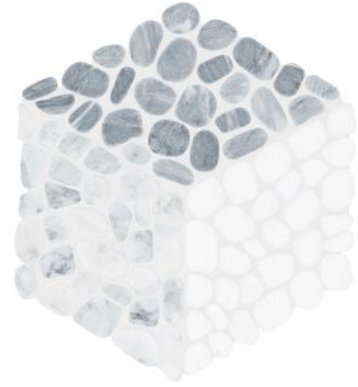

WORLD TILE

SERIES CABANA

| | Marble | Natural Stone

Patterns that captivate and inspire. Timeless elegance meets modern artistry in this exquisite selection of pebble mosaic designs.

PRODUCTS

Cabana Galaxy Flow Pebble
7.8"×15.4" | Marble

Cabana Horizon Flow Pebble
7.8"×15.4" | Natural Stone

Cabana Jade Flow Pebble
7.8"×15.4" | Marble

Cabana River Flow Pebble
7.8"×15.4" | Marble

Cabana Galaxy Axis Pebble
12"×12" | Marble

Cabana Horizon Axis Pebble
12"×12" | Natural Stone

Cabana Jade Axis Pebble
12"×12" | Marble

Cabana River Axis Pebble
12"×12" | Marble

Cabana Galaxy Node Pebble
10.2"×11.8" | Marble

Cabana Horizon Node Pebble
10.2"×11.8" | Natural Stone

Cabana Jade Node Pebble
10.2"×11.8" | Marble

Cabana River Node Pebble
10.2"×11.8" | Marble

ROOM SCENES

Size	Product type	BOX			PALLET		
		pcs	sqft	lb	boxes	sqft	lb
7.8"×15.4"	Mosaic	10	8.29	36.97		82.9	
12"×12"	Mosaic	10	10.01	40.83		100.1	
10.2"×11.8"	Mosaic	10	8.4	33.71		84	