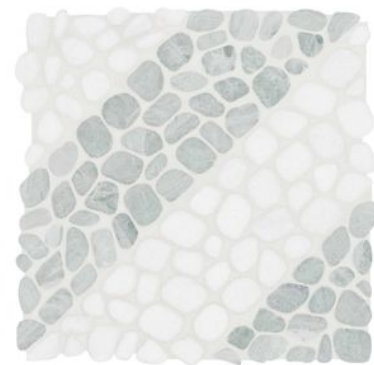

WORLD TILE

SERIES CABANA

| | Marble | Natural Stone

Patterns that captivate and inspire. Timeless elegance meets modern artistry in this exquisite selection of pebble mosaic designs.

PRODUCTS

Cabana Galaxy Flow Pebble
7.8"×15.4" | Marble

Cabana Horizon Flow Pebble
7.8"×15.4" | Natural Stone

Cabana Jade Flow Pebble
7.8"×15.4" | Marble

Cabana River Flow Pebble
7.8"×15.4" | Marble

Cabana Galaxy Axis Pebble
12"×12" | Marble

Cabana Horizon Axis Pebble
12"×12" | Natural Stone

Cabana Jade Axis Pebble
12"×12" | Marble

Cabana River Axis Pebble
12"×12" | Marble

Cabana Galaxy Node Pebble
10.2"×11.8" | Marble

Cabana Horizon Node Pebble
10.2"×11.8" | Natural Stone

Cabana Jade Node Pebble
10.2"×11.8" | Marble

Cabana River Node Pebble
10.2"×11.8" | Marble

ROOM SCENES

Size	Product type	BOX			PALLET		
		pcs	sqft	lb	boxes	sqft	lb
7.8"×15.4"	Mosaic	10	8.29	36.97		82.9	
12"×12"	Mosaic	10	10.01	40.83		100.1	
10.2"×11.8"	Mosaic	10	8.4	33.71		84	