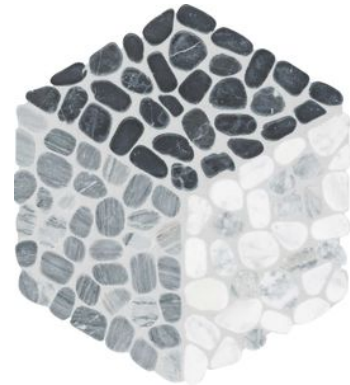

WORLD TILE

SERIES CABANA

| | Marble | Natural Stone

Patterns that captivate and inspire. Timeless elegance meets modern artistry in this exquisite selection of pebble mosaic designs.

PRODUCTS

Cabana Galaxy Flow Pebble
7.8"×15.4" | Marble

Cabana Horizon Flow Pebble
7.8"×15.4" | Natural Stone

Cabana Jade Flow Pebble
7.8"×15.4" | Marble

Cabana River Flow Pebble
7.8"×15.4" | Marble

Cabana Galaxy Axis Pebble
12"×12" | Marble

Cabana Horizon Axis Pebble
12"×12" | Natural Stone

Cabana Jade Axis Pebble
12"×12" | Marble

Cabana River Axis Pebble
12"×12" | Marble

Cabana Galaxy Node Pebble
10.2"×11.8" | Marble

Cabana Horizon Node Pebble
10.2"×11.8" | Natural Stone

Cabana Jade Node Pebble
10.2"×11.8" | Marble

Cabana River Node Pebble
10.2"×11.8" | Marble

ROOM SCENES

Size	Product type	BOX			PALLET		
		pcs	sqft	lb	boxes	sqft	lb
7.8"×15.4"	Mosaic	10	8.29	36.97		82.9	
12"×12"	Mosaic	10	10.01	40.83		100.1	
10.2"×11.8"	Mosaic	10	8.4	33.71		84	