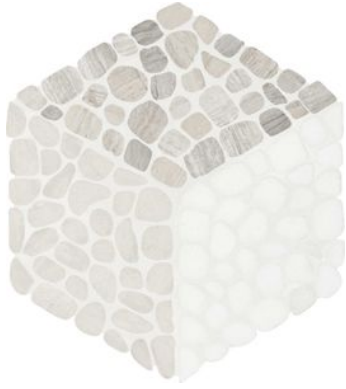

WORLD TILE

SERIES CABANA

| | Marble | Natural Stone

Patterns that captivate and inspire. Timeless elegance meets modern artistry in this exquisite selection of pebble mosaic designs.

PRODUCTS

Cabana Galaxy Flow Pebble
7.8"×15.4" | Marble

Cabana Horizon Flow Pebble
7.8"×15.4" | Natural Stone

Cabana Jade Flow Pebble
7.8"×15.4" | Marble

Cabana River Flow Pebble
7.8"×15.4" | Marble

Cabana Galaxy Axis Pebble
12"×12" | Marble

Cabana Horizon Axis Pebble
12"×12" | Natural Stone

Cabana Jade Axis Pebble
12"×12" | Marble

Cabana River Axis Pebble
12"×12" | Marble

Cabana Galaxy Node Pebble
10.2"×11.8" | Marble

Cabana Horizon Node Pebble
10.2"×11.8" | Natural Stone

Cabana Jade Node Pebble
10.2"×11.8" | Marble

Cabana River Node Pebble
10.2"×11.8" | Marble

ROOM SCENES

Size	Product type	BOX			PALLET		
		pcs	sqft	lb	boxes	sqft	lb
7.8"×15.4"	Mosaic	10	8.29	36.97		82.9	
12"×12"	Mosaic	10	10.01	40.83		100.1	
10.2"×11.8"	Mosaic	10	8.4	33.71		84	