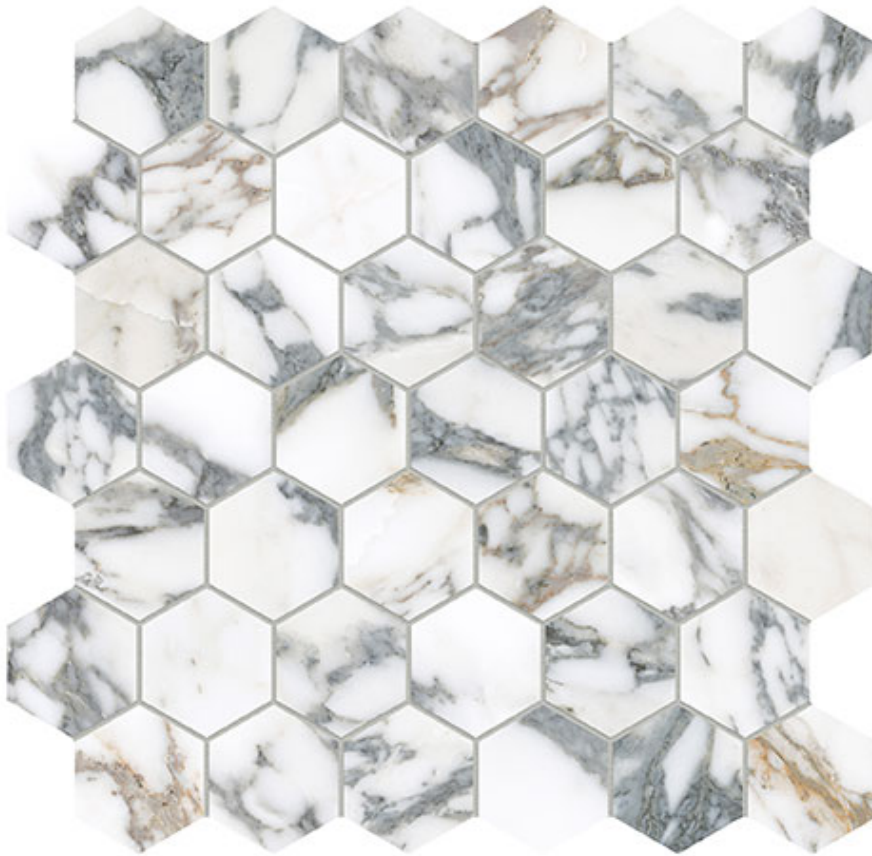

WORLD TILE

PRODUCT

ROYAL STONEWORKS 2\"/>ITALIAN ARABESCATO HEX

Tile | 12"x12" | Porcelain

ROOM SCENES

TECHNICAL DATA

CODE: QUSW-IA-HX
NAME: Royal Stoneworks 2" Italian Arabescato Hex
SIZE: 12"x12"
SERIES: Royal Stoneworks
FINISH: Honed
LOOK: Stone Look
FAMILY: Tile
MOSAIC CHIP SIZE: 2"x2"
SHADE VARIATION: V3
SPECIAL ORDER: Special Order
STYLE: Contemporary
SUITABLE FOR: Indoor|Shower
TYPOLOGY: Porcelain
TYPE OF PIECE: Mosaic
USE: Floor and Wall