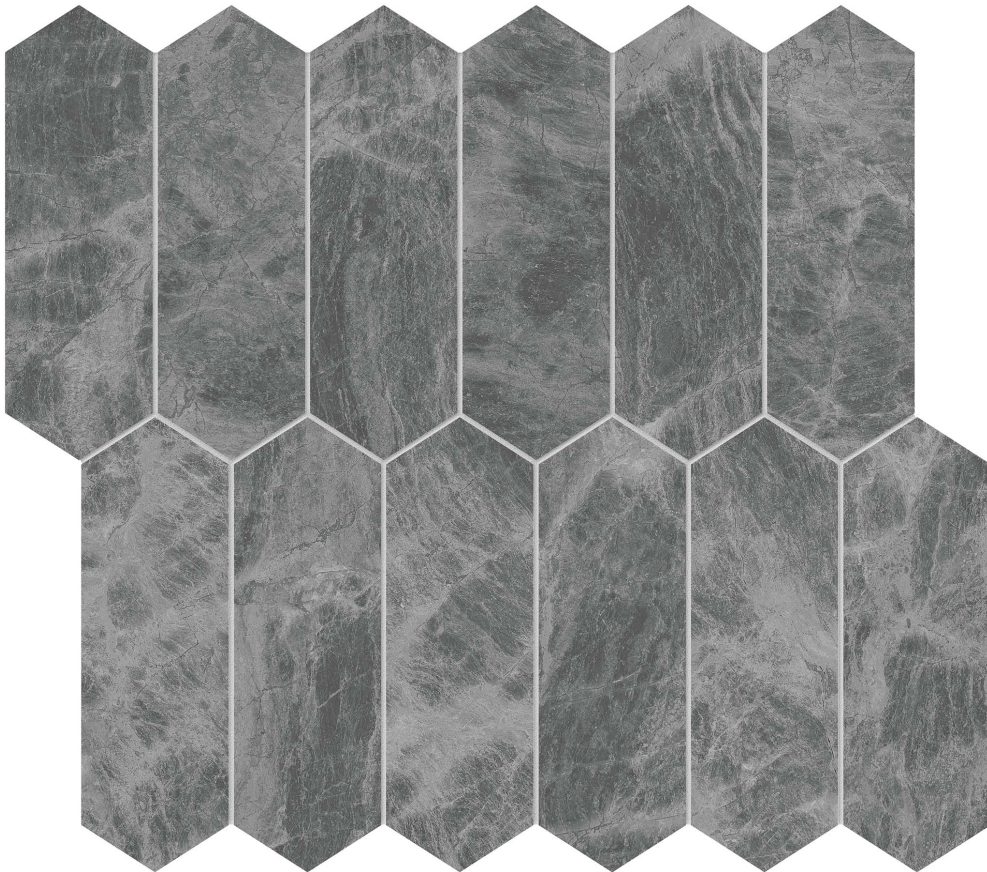

WORLD TILE

PRODUCT

GEMMA MYSTIQUE 2X6 PICKET MOSAIC

Stone | 10.5"x12" | Marble

TECHNICAL DATA

CODE: AS5001-03070

NAME: Gemma Mystique 2x6 Picket Mosaic

SIZE: 10.5"x12"

SERIES: Gemma Mystique

FINISH: Brushed

FAMILY: Stone

MOSAIC CHIP SIZE: 2"x6"

BILLING UNIT: SF

SUITABLE FOR: Indoor|Shower

TYPOLOGY: Marble

TYPE OF PIECE: Mosaic

USE: Floor and Wall

NOTES: Sheet size shown is approximate. Actual dimensions refer to individual mosaic chips.

PACKING

Size	Product type	BOX			PALLET		
		pcs	sqft	lb	boxes	sqft	lb
10.5"x12"	Mosaic	5	4.41	22.31		44.1	