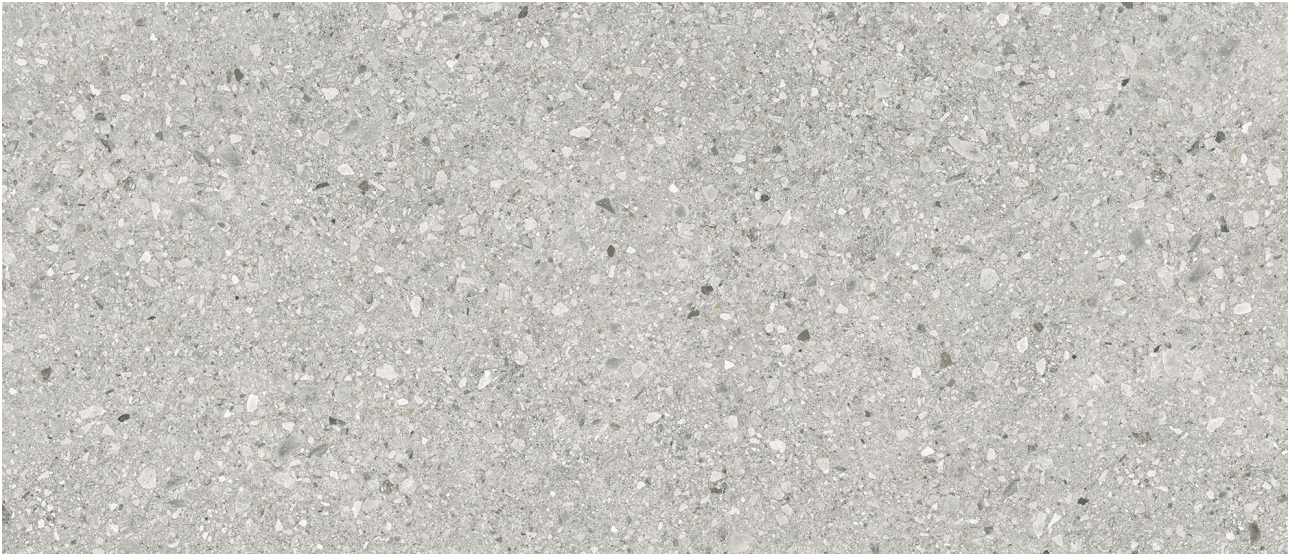

WORLD TILE

PRODUCT

ROYAL STONEWORKS 48X110 REGAL FOSSIL VEIN HONED

Tile | 48"x110" | Sintered Slab

TECHNICAL DATA

CODE: QUSW-RF-2H
NAME: Royal Stoneworks 48X110 Regal Fossil Vein Honed
SIZE: 48"x110"
SERIES: Royal Stoneworks
FINISH: Honed
LOOK: Stone Look
EDGE: Rectified
FAMILY: Tile
FROST RESISTANCE: Yes
SHADE VARIATION: V3
SPECIAL ORDER: Special Order
STYLE: Contemporary
SUITABLE FOR: Indoor|Shower
TYPOLOGY: Sintered Slab
TYPE OF PIECE: Field Tile
USE: Floor and Wall