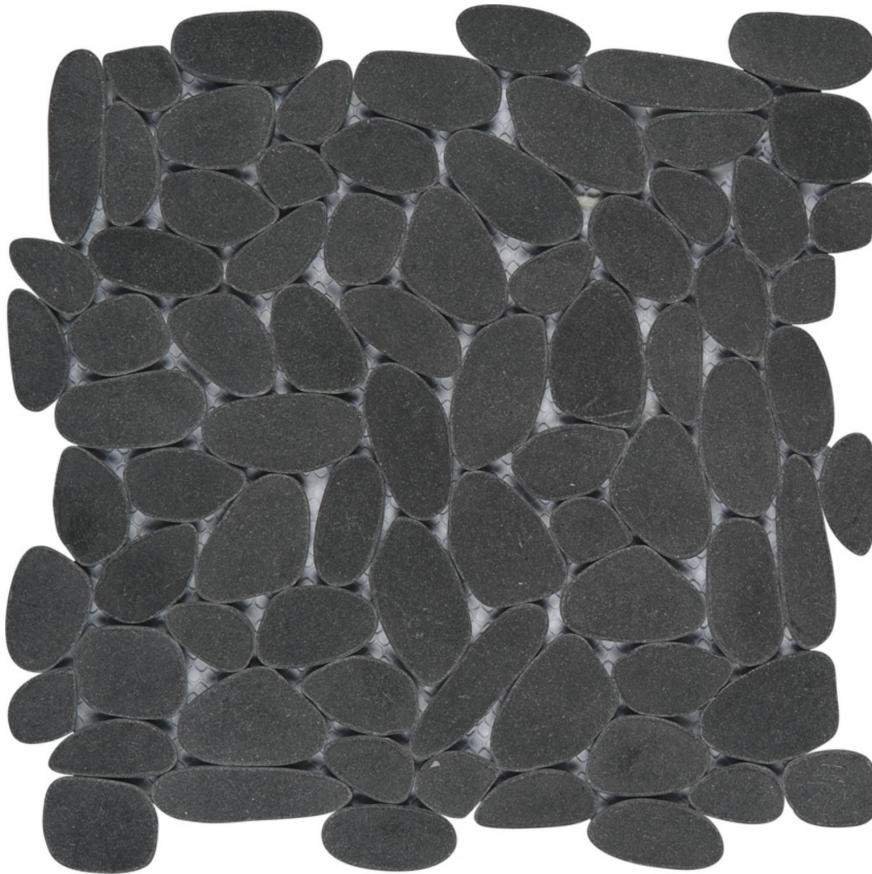

WORLD TILE

PRODUCT

BLACK SLICED RECONSTITUTED PEBBLE INTERLOCKING MOSAIC

Mosaic and Decorative Tile | 12"x12" | Natural Stone

TECHNICAL DATA

CODE: RVCHAWP029
NAME: Black Sliced Reconstituted Pebble Interlocking Mosaic
SIZE: 12"x12"
SERIES: Chelsea Collection
LOOK: Multi-Look Mosaics
FAMILY: Mosaic and Decorative Tile
BILLING UNIT: SH
SUITABLE FOR: Backsplash,Indoor,Shower
TYPOLOGY: Natural Stone
TYPE OF PIECE: Mosaic
USE: Floor and Wall