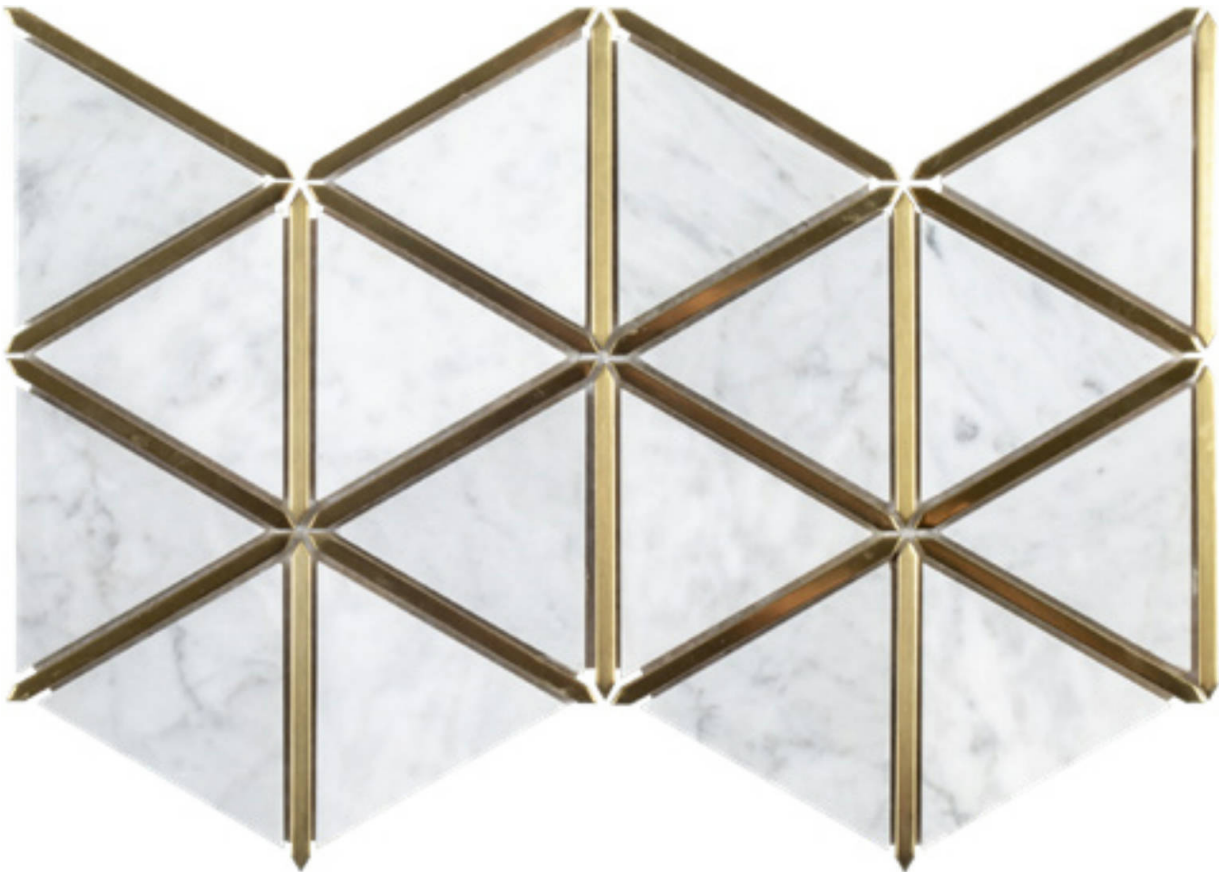

WORLD TILE

PRODUCT
GILDED TRIANGLES MOSAIC

Mosaic and Decorative Tile | 3"x12" |

TECHNICAL DATA

CODE: RVHA018
NAME: Gilded Triangles Mosaic
SIZE: 3"x12"
SERIES: Hamptons Collection
LOOK: Multi-Look Mosaics
FAMILY: Mosaic and Decorative Tile
BILLING UNIT: SH
STYLE: Contemporary
TYPE OF PIECE: Mosaic
USE: Floor and Wall