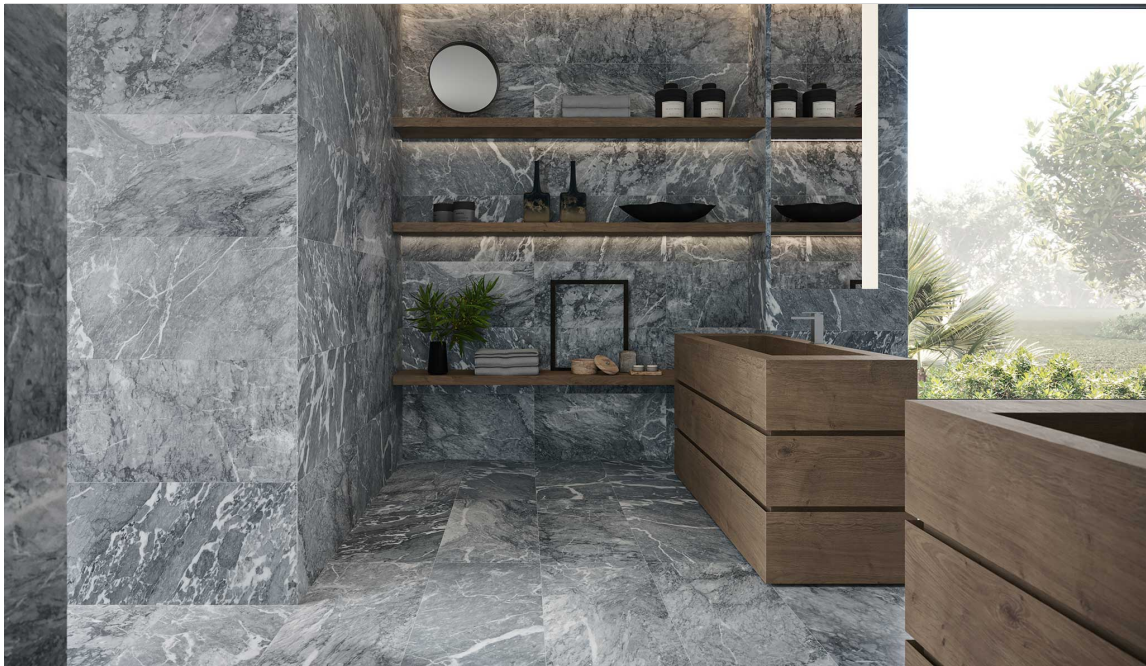

Aqua Intenso 2 Hexagon Mosaic
12"x12" | Marble

Aqua Intenso 2x6 Picket Mosaic
10.5"x12" | Marble

Aqua Intenso .5x12 Deco-Bar
0.5"x12" | Marble

Aqua Intenso 1.25x12 Deco-Bar
0.5"x12" | Marble

Aqua Intenso 3x12
3"x12" | Marble

Aqua Intenso 1.25x4 Herringbone Mosaic
11.25"x11.375" | Marble

ROOM SCENES

Size	Product type	BOX			PALLET		
		pcs	sqft	lb	boxes	sqft	lb
18"x36"	Field Tile	2	9.04	49.972		325.44	
12"x24"	Field Tile	4	7.97	52.492		382.56	
12"x20"	Field Tile	4	6.46	40.124		310.08	
4"x12"	Field Tile	12	3.98	27.996		191.04	
12"x12"	Mosaic	5	4.95	26.345		49.5	
10.5"x12"	Mosaic	5	4.41	22.31		44.1	
3"x12"	Field Tile	30	7.43	48.69		334.35	
0.5"x12"	Trim	50		17.4			
11.25"x11.375"	Mosaic	5	4.41	22.82		44.1	