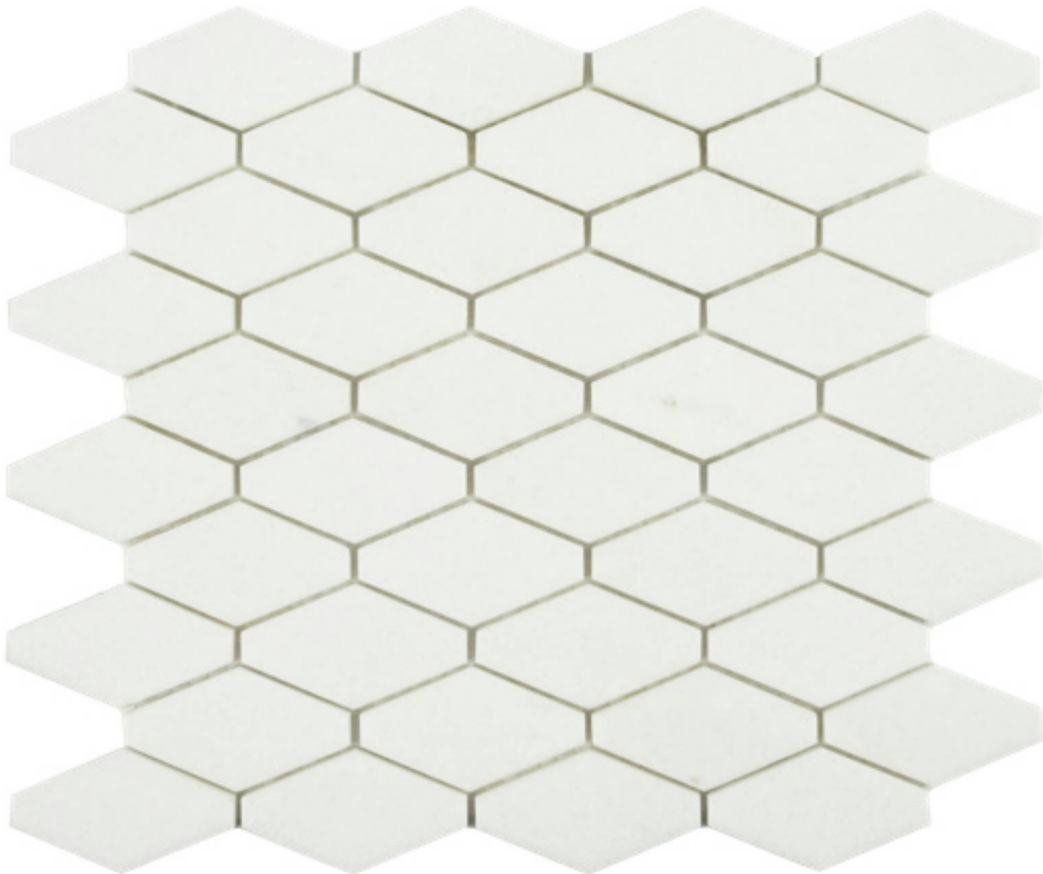

# WORLD TILE

---

### SOLITAIRE MOSAIC THASSOS

---

Mosaic and Decorative Tile | 3"x12" |

## TECHNICAL DATA

CODE: RVHA070  
NAME: Solitaire Mosaic Thassos  
SIZE: 3"x12"  
SERIES: Hamptons Collection  
LOOK: Multi-Look Mosaics  
FAMILY: Mosaic and Decorative Tile  
BILLING UNIT: SH  
STYLE: Contemporary  
TYPE OF PIECE: Mosaic  
USE: Floor and Wall