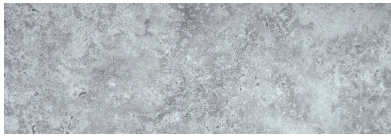

# WORLD TILE

---

**PRODUCT**  
**GRIGIO 4X12**

---

Tile | 4"x12" | Porcelain

## GRAPHIC VARIETY