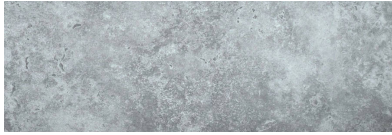

# WORLD TILE

---

**PRODUCT**  
**GRIGIO 4X12**

---

Tile | 4"x12" | Porcelain

## GRAPHIC VARIETY