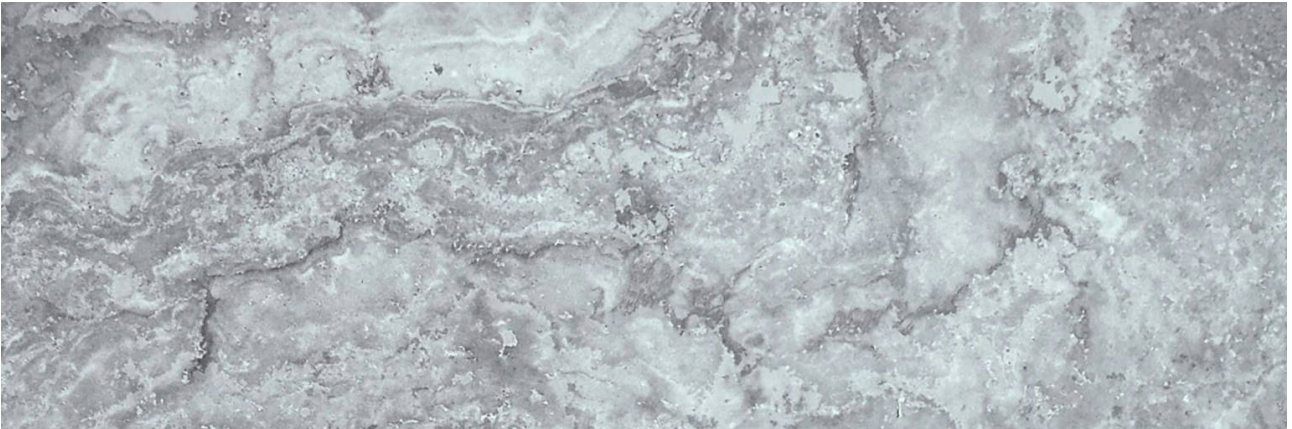

## GRAPHIC VARIETY

## TECHNICAL DATA

CODE: QUSI-GR-F5  
NAME: Grigio 4X12  
SIZE: 4"x12"  
SERIES: Siena  
FINISH: Matt  
LOOK: Marble Look  
FAMILY: Tile  
FROST RESISTANCE: Yes  
PEI: 4  
BILLING UNIT: SF  
STYLE: Contemporary  
SUITABLE FOR: Backsplash,Indoor,Shower  
TYPOLOGY: Porcelain  
TYPE OF PIECE: Field Tile  
USE: Floor and Wall