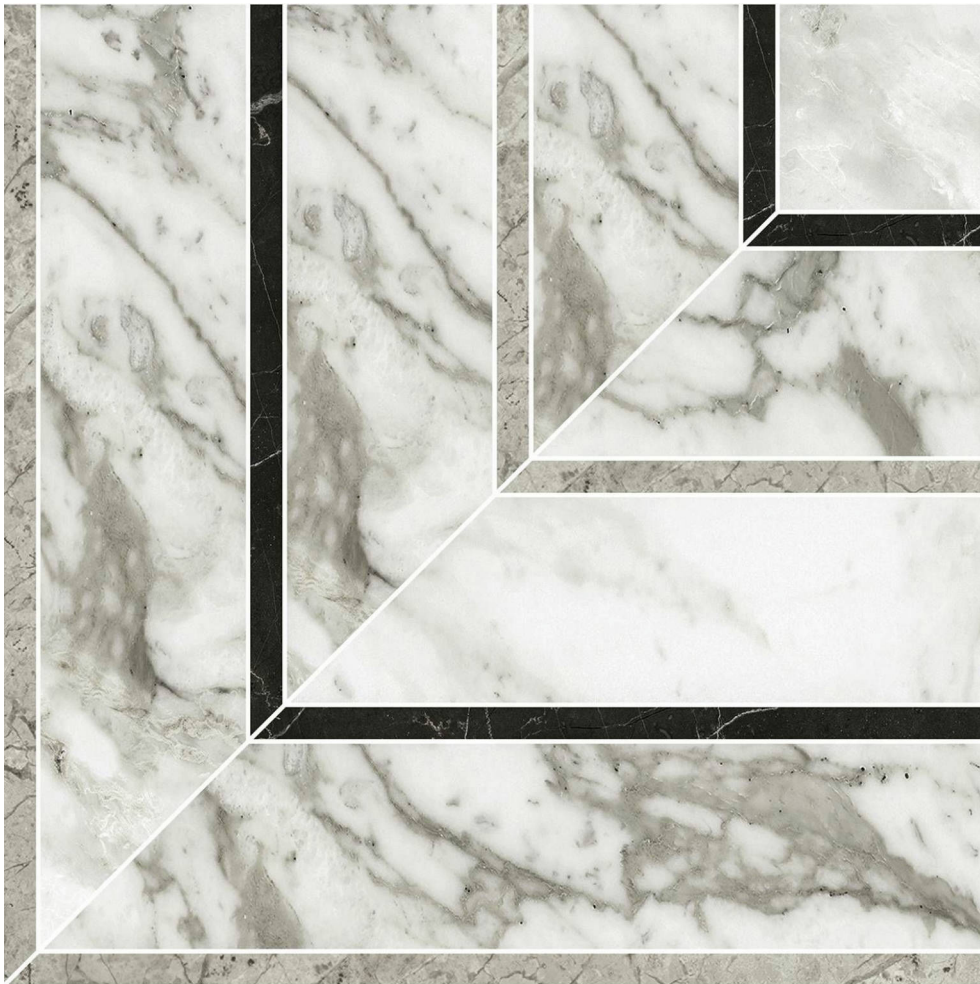

WORLD TILE

PRODUCT

ARABESCATO VERONA HONED PICCO MOSAIC

Tile | 8"x8" | Glazed Porcelain

TECHNICAL DATA

CODE: QULX-AR-M4H
NAME: Arabescato Verona Honed Picco Mosaic
SIZE: 8"x8"
SERIES: Luxury
FINISH: Matt
LOOK: Marble Look
EDGE: Rectified
FAMILY: Tile
BILLING UNIT: SF
STYLE: Contemporary
SUITABLE FOR: Backsplash,Indoor,Shower
TYPOLOGY: Glazed Porcelain
TYPE OF PIECE: Field Tile
USE: Floor and Wall