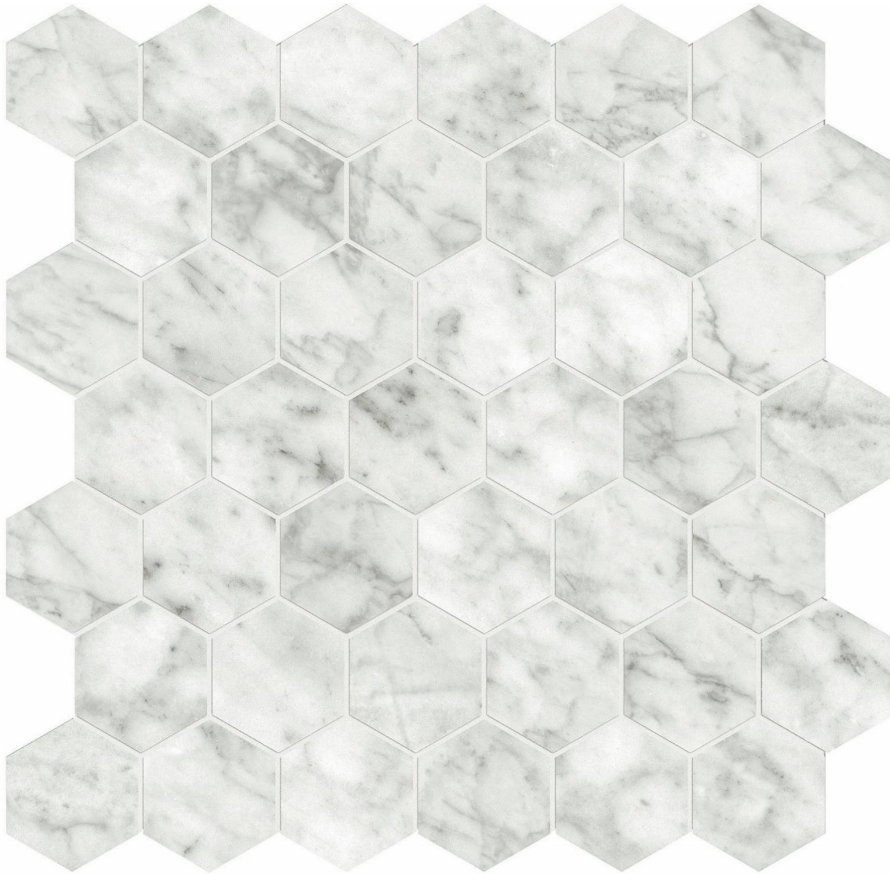

WORLD TILE

PRODUCT

SAN GIULIO GIOIA POLISHED 2

Tile | 12"x13" | Glazed Porcelain

GRAPHIC VARIETY

TECHNICAL DATA

CODE: QULX-SA-M2PN

NAME: San Giulio Gioia Polished 2

SIZE: 12"x13"

SERIES: Luxury

FINISH: Polished

LOOK: Marble Look

EDGE: Rectified

FAMILY: Tile

BILLING UNIT: SF

STYLE: Contemporary

SUITABLE FOR: Backsplash|Indoor|Shower

TYPOLOGY: Glazed Porcelain

TYPE OF PIECE: Mosaic

USE: Floor and Wall

PACKING

Size	Product type	BOX			PALLET		
		pcs	sqft	lb	boxes	sqft	lb
12"x13"	Mosaic	10	9.69		45		