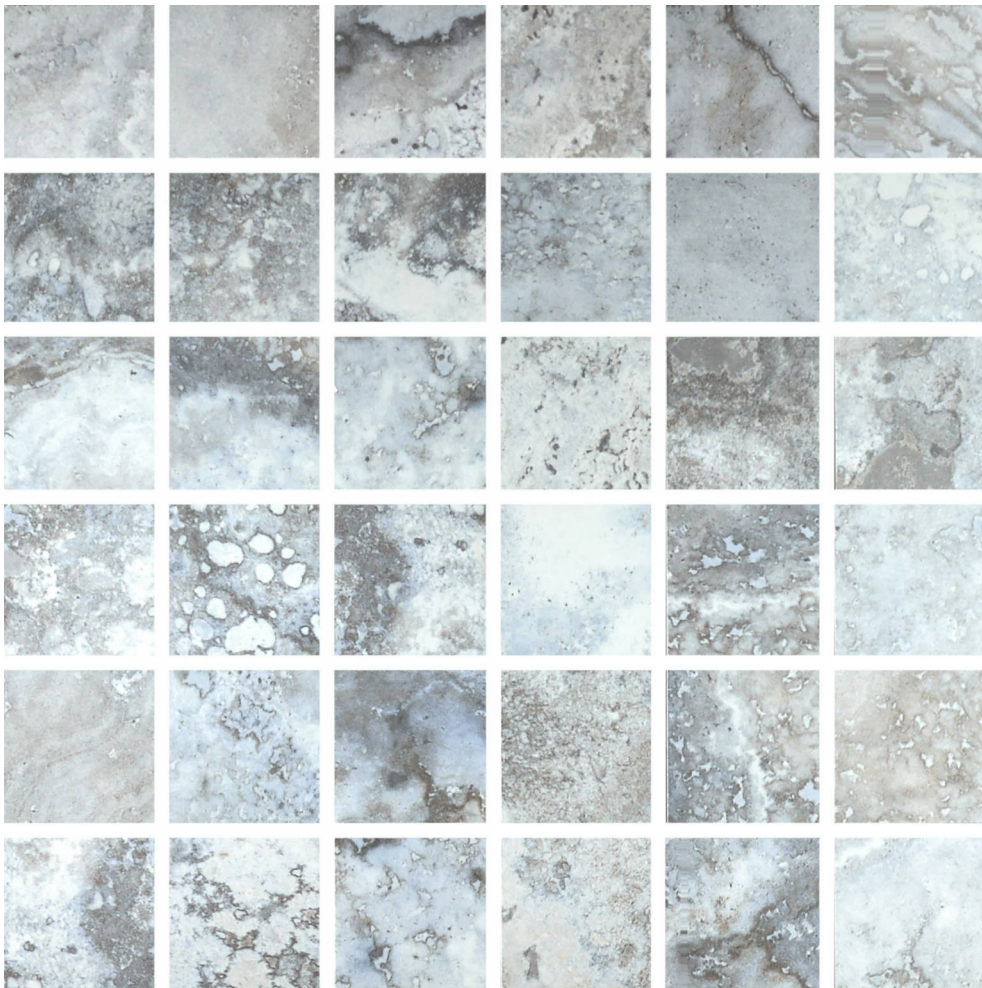

WORLD TILE

PRODUCT

AZZURRO 2X2 MOSAIC

Tile | 12"x12" | Porcelain

GRAPHIC VARIETY

ROOM SCENES

TECHNICAL DATA

CODE: QUSI-AZ-FM
NAME: Azzurro 2X2 Mosaic
SIZE: 12"x12"
SERIES: Siena
FINISH: Matt
LOOK: Marble Look
FAMILY: Tile
FROST RESISTANCE: Yes
MOSAIC CHIP SIZE: 2"x2"
BILLING UNIT: SH
STYLE: Contemporary
SUITABLE FOR: Backsplash,Indoor,Shower
TYPOLOGY: Porcelain
TYPE OF PIECE: Mosaic
USE: Floor and Wall