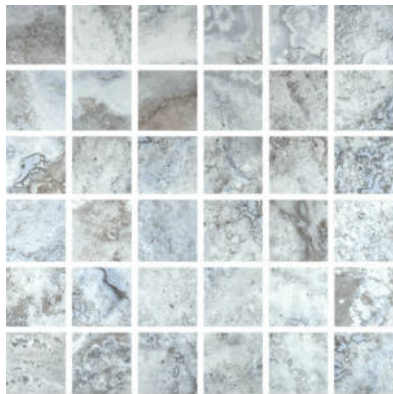

WORLD TILE

PRODUCT

AZZURRO 2X2 MOSAIC

Tile | 12"x12" | Porcelain

GRAPHIC VARIETY

ROOM SCENES

TECHNICAL DATA

CODE: QUSI-AZ-FM
NAME: Azzurro 2X2 Mosaic
SIZE: 12"x12"
SERIES: Siena
FINISH: Matt
LOOK: Marble Look
FAMILY: Tile
FROST RESISTANCE: Yes
MOSAIC CHIP SIZE: 2"x2"
BILLING UNIT: SH
STYLE: Contemporary
SUITABLE FOR: Backsplash,Indoor,Shower
TYPOLOGY: Porcelain
TYPE OF PIECE: Mosaic
USE: Floor and Wall

PACKING

Size	Product type	BOX			PALLET		
		pcs	sqft	lb	boxes	sqft	lb
12"x12"	Mosaic	5					

WARNING The information contained in this packing list is for guidance only, the contents of the packing may vary. Please consult our sales representatives for an exact list.