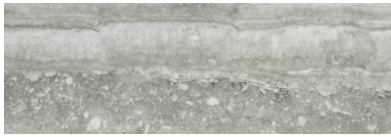

WORLD TILE

PRODUCT

TREISTE TRAVERTINI POLISHED 4X12

Tile | 4"x12" | Glazed Porcelain

GRAPHIC VARIETY

TECHNICAL DATA

CODE: QULX-TR-1P
NAME: Treiste Travertini Polished 4X12
SIZE: 4"x12"
SERIES: Luxury
FINISH: Polished
LOOK: Marble Look
EDGE: Rectified
FAMILY: Tile
FROST RESISTANCE: Yes
PEI: 4
BILLING UNIT: SF
STYLE: Contemporary
SUITABLE FOR: Backsplash,Indoor,Shower
TYPOLOGY: Glazed Porcelain
TYPE OF PIECE: Field Tile
USE: Floor and Wall