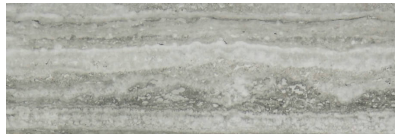

WORLD TILE

PRODUCT

TREISTE TRAVERTINI POLISHED 4X12

Tile | 4"x12" | Glazed Porcelain

GRAPHIC VARIETY

TECHNICAL DATA

CODE: QULX-TR-1P
NAME: Treiste Travertini Polished 4X12
SIZE: 4"x12"
SERIES: Luxury
FINISH: Polished
LOOK: Marble Look
EDGE: Rectified
FAMILY: Tile
FROST RESISTANCE: Yes
PEI: 4
BILLING UNIT: SF
STYLE: Contemporary
SUITABLE FOR: Backsplash,Indoor,Shower
TYPOLOGY: Glazed Porcelain
TYPE OF PIECE: Field Tile
USE: Floor and Wall