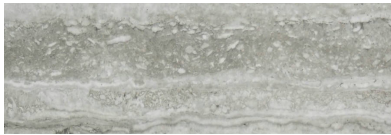

WORLD TILE

PRODUCT

TREISTE TRAVERTINI POLISHED 4X12

Tile | 4"x12" | Glazed Porcelain

GRAPHIC VARIETY

TECHNICAL DATA

CODE: QULX-TR-1P
NAME: Treiste Travertini Polished 4X12
SIZE: 4"x12"
SERIES: Luxury
FINISH: Polished
LOOK: Marble Look
EDGE: Rectified
FAMILY: Tile
FROST RESISTANCE: Yes
PEI: 4
BILLING UNIT: SF
STYLE: Contemporary
SUITABLE FOR: Backsplash,Indoor,Shower
TYPOLOGY: Glazed Porcelain
TYPE OF PIECE: Field Tile
USE: Floor and Wall