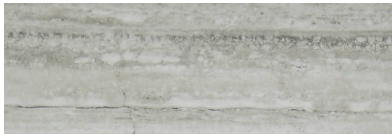

WORLD TILE

PRODUCT

TREISTE TRAVERTINI POLISHED 4X12

Tile | 4"x12" | Glazed Porcelain

GRAPHIC VARIETY

TECHNICAL DATA

CODE: QULX-TR-1P
NAME: Treiste Travertini Polished 4X12
SIZE: 4"x12"
SERIES: Luxury
FINISH: Polished
LOOK: Marble Look
EDGE: Rectified
FAMILY: Tile
FROST RESISTANCE: Yes
PEI: 4
BILLING UNIT: SF
STYLE: Contemporary
SUITABLE FOR: Backsplash,Indoor,Shower
TYPOLOGY: Glazed Porcelain
TYPE OF PIECE: Field Tile
USE: Floor and Wall