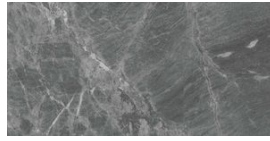

WORLD TILE

SERIES VIRTUE BIANCO

|| Marble

A precious surface with bold character defines this honed marble, rich of silvery color contrasts. A robust and charismatic decorative surface with bold character. It offers a wide spectrum of visual interest through graphic and elegant patterns.

PRODUCTS

Virtue Bianco 18x36
18"x36" | Marble

Gemma Mystique 12x24
12"x24" | Marble

Virtue Bianco 2 Hexagon Mosaic
12"x12" | Marble

Virtue Bianco 2x6 Picket Mosaic
10.5"x12" | Marble

Gemma Mystique 3x12
3"x12" | Marble

Virtue Bianco .5x12 Deco-Bar
0.5"x12" | Marble

Virtue Bianco 1.25x4 Herringbone Mosaic
11.25"x11.375" | Marble

ROOM SCENES

Size	Product type	BOX			PALLET		
		pcs	sqft	lb	boxes	sqft	lb
18"x36"	Field Tile	2	9.04	58.93		325.44	
12"x24"	Field Tile	4	7.97	52.492		382.56	
12"x12"	Mosaic	5	4.95	26.345		49.5	
10.5"x12"	Mosaic	5	4.41	22.31		44.1	
3"x12"	Field Tile	30	7.43	42.6		378.93	
0.5"x12"	Trim	50		17.4			
11.25"x11.375"	Mosaic	5	4.41	22.82		44.1	