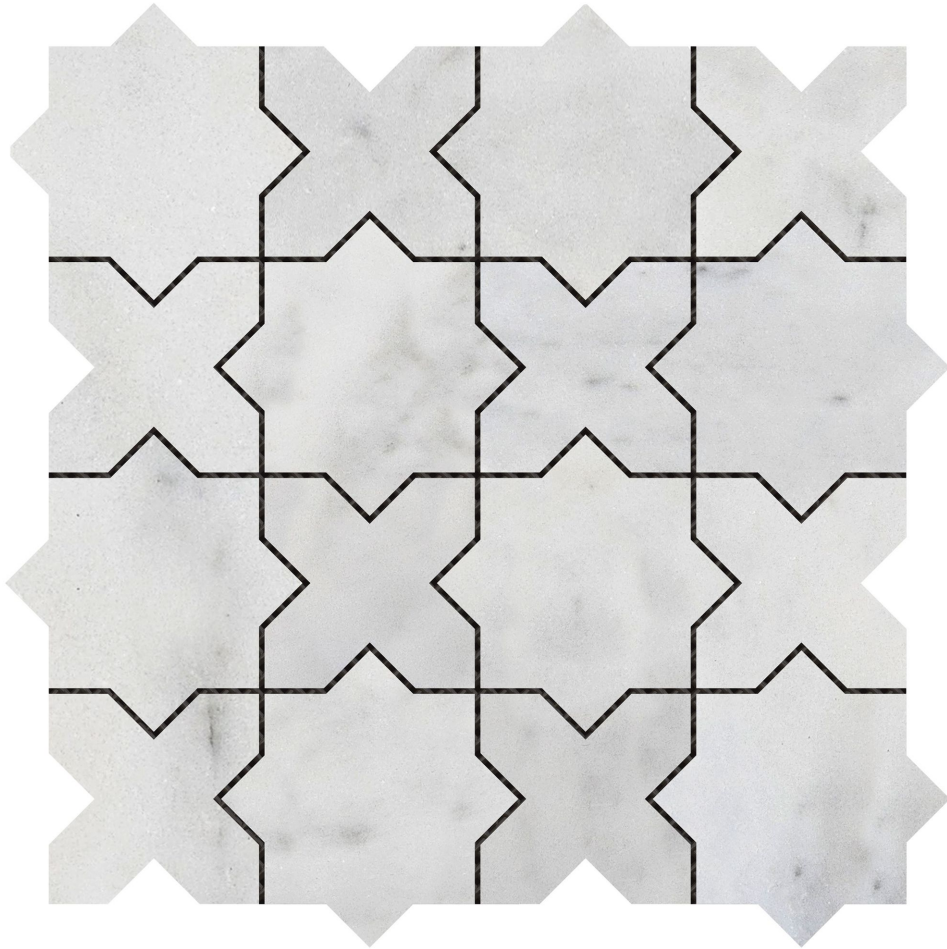

WORLD TILE

PRODUCT

3"X3" CROSS & STAR WHITE GREY MARBLE

Mosaic and Decorative Tile | 12"x12" | Marble

ROOM SCENES

TECHNICAL DATA

CODE: RVCHAWM222

NAME: 3"x3" Cross & Star White Grey Marble

SIZE: 12"x12"

SERIES: Chelsea Collection

LOOK: Multi-Look Mosaics

FAMILY: Mosaic and Decorative Tile

MOSAIC CHIP SIZE: 3"x3"

BILLING UNIT: SH

SUITABLE FOR: Backsplash,Indoor,Outdoor,Shower,Pool

TYPOLOGY: Marble