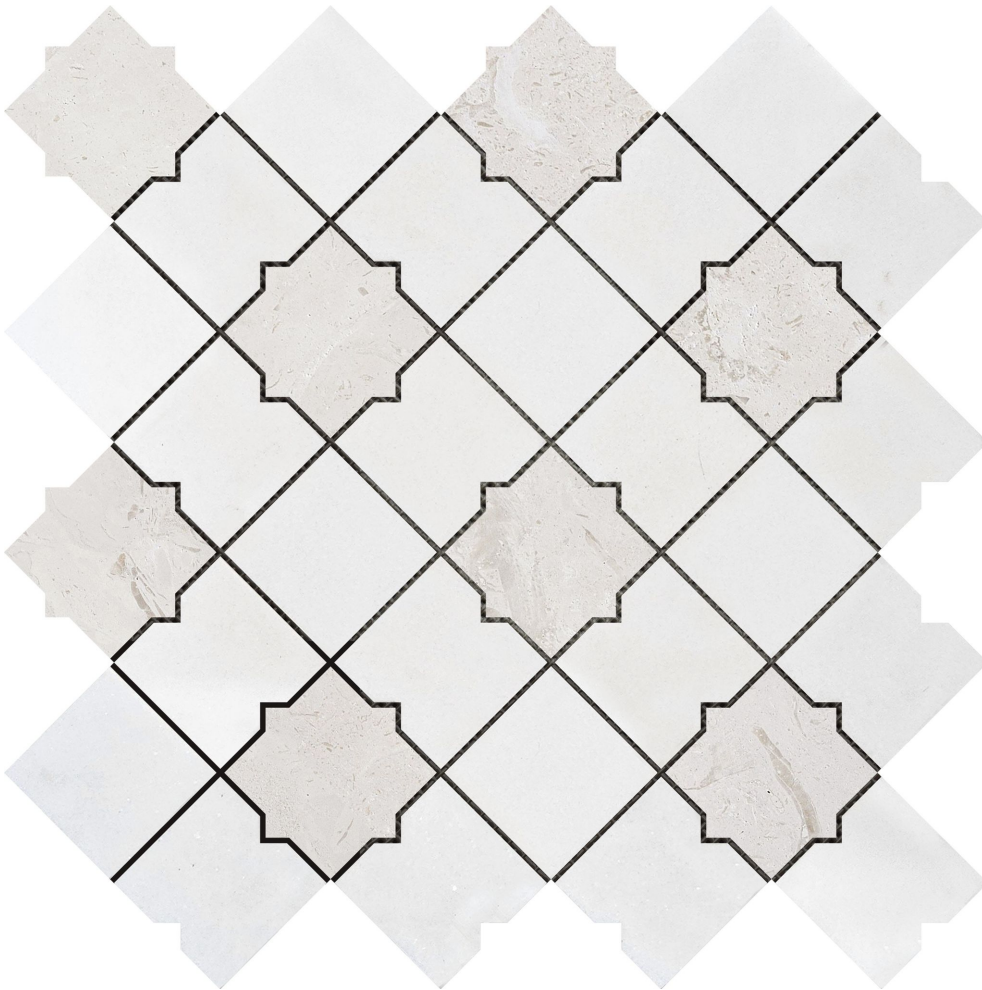

WORLD TILE

PRODUCT

STAR & SQUARE WHITE & BEIGE MIX MARBLE

Mosaic and Decorative Tile | 11"x11" | Marble

ROOM SCENES

TECHNICAL DATA

CODE: RVCHAWM194

NAME: Star & Square White & Beige Mix Marble

SIZE: 11"x11"

SERIES: Chelsea Collection

LOOK: Multi-Look Mosaics

FAMILY: Mosaic and Decorative Tile

BILLING UNIT: SH

SUITABLE FOR: Backsplash,Indoor,Outdoor,Shower,Pool

TPOLOGY: Marble

TYPE OF PIECE: Mosaic