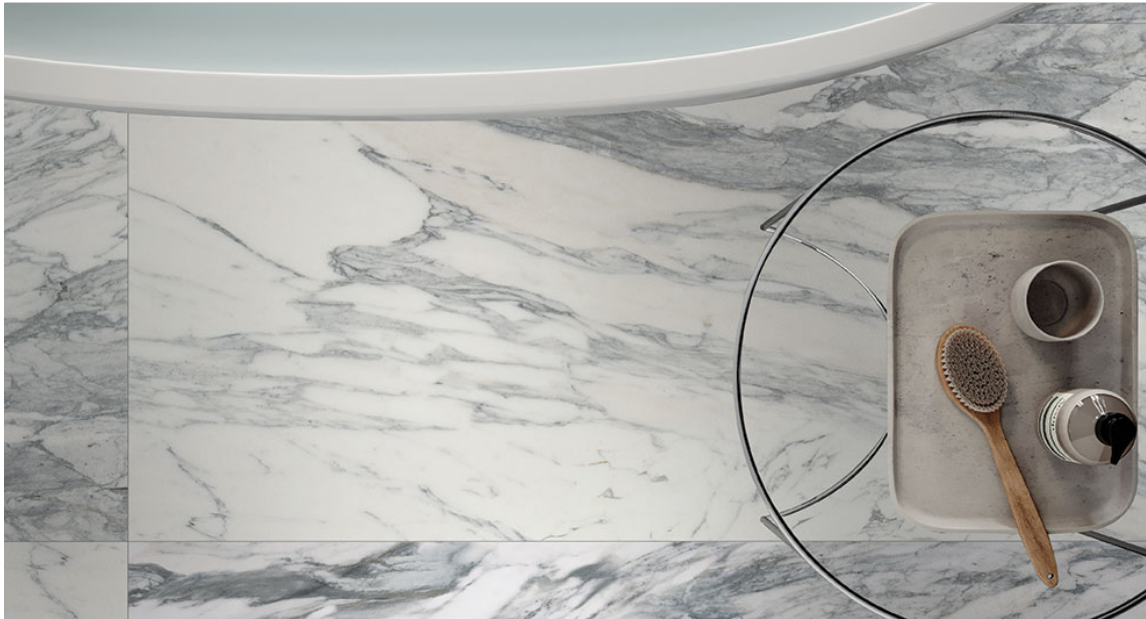

Royal Stoneworks 2" Cloudstone White Hex
12"x12" | Porcelain

Royal Stoneworks 2" Calacatta Royale Hex
12"x12" | Porcelain

Royal Stoneworks 2" Tuscan Forge Vein Hex
12"x12" | Porcelain

ROOM SCENES

Size	Product type	BOX			PALLET		
		pcs	sqft	lb	boxes	sqft	lb
24"x24"	Field Tile	3	11.52		42		
12"x24"	Field Tile	6	11.52		48		
12"x12"	Mosaic	10	9.69		45		