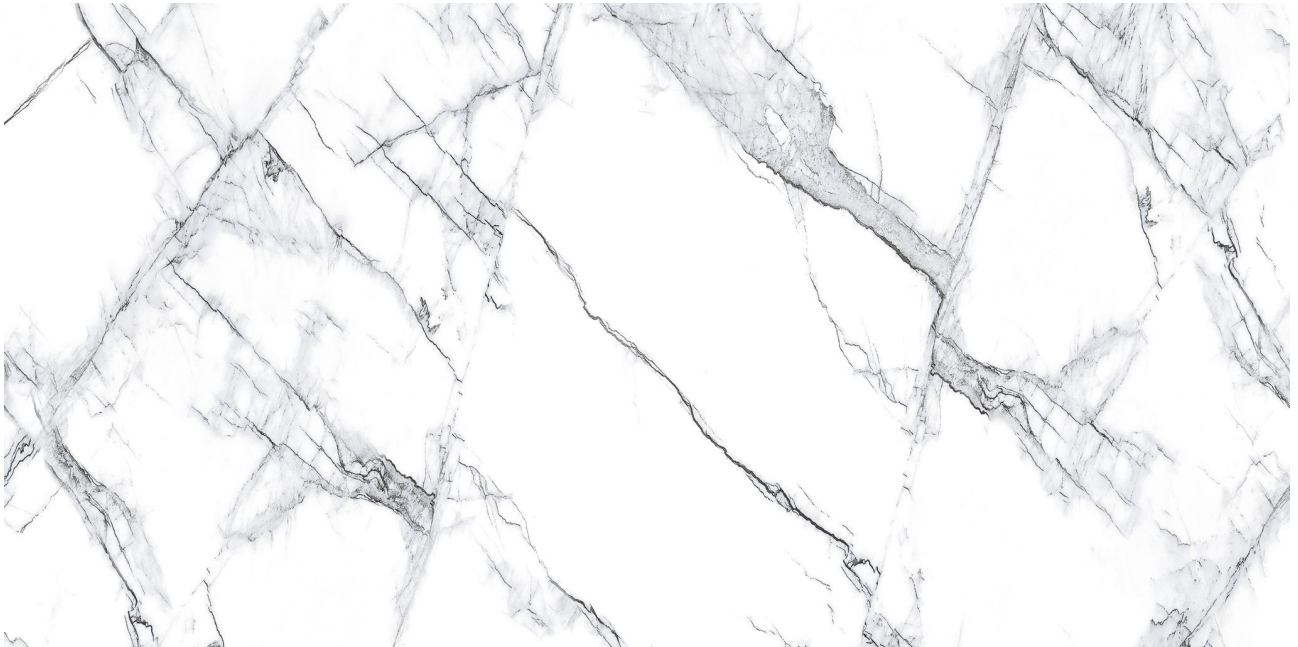

WORLD TILE

PRODUCT

TREASURE ICE WHITE MARBLE 24X48 POLISHED

Tile | 24"x48" | Porcelain

GRAPHIC VARIETY

ROOM SCENES

TECHNICAL DATA

CODE: QUTS-IC-3
NAME: Treasure Ice White Marble 24x48 Polished
SIZE: 24"x48"
SERIES: Treasure
FINISH: Polished
LOOK: Marble Look
FAMILY: Tile
FROST RESISTANCE: Yes
PEI: 4
BILLING UNIT: SF
SHADE VARIATION: V3
STYLE: Contemporary
SUITABLE FOR: Indoor, Shower
TYPOLOGY: Porcelain
TYPE OF PIECE: Field Tile
USE: Floor and Wall