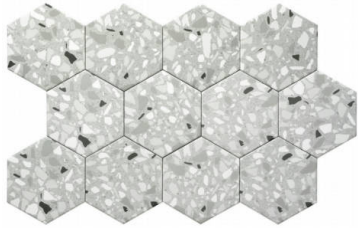

WORLD TILE

SERIES ALTEA

Terrazo | | Porcelain

PRODUCTS

Altea 5.5X6.3" Grey Hexagon
5.5"x6.3" | Porcelain

ROOM SCENES

Size	Product type	BOX			PALLET		
		pcs	sqft	lb	boxes	sqft	lb
5.5"x6.3"	Field Tile	26	4.74		105		