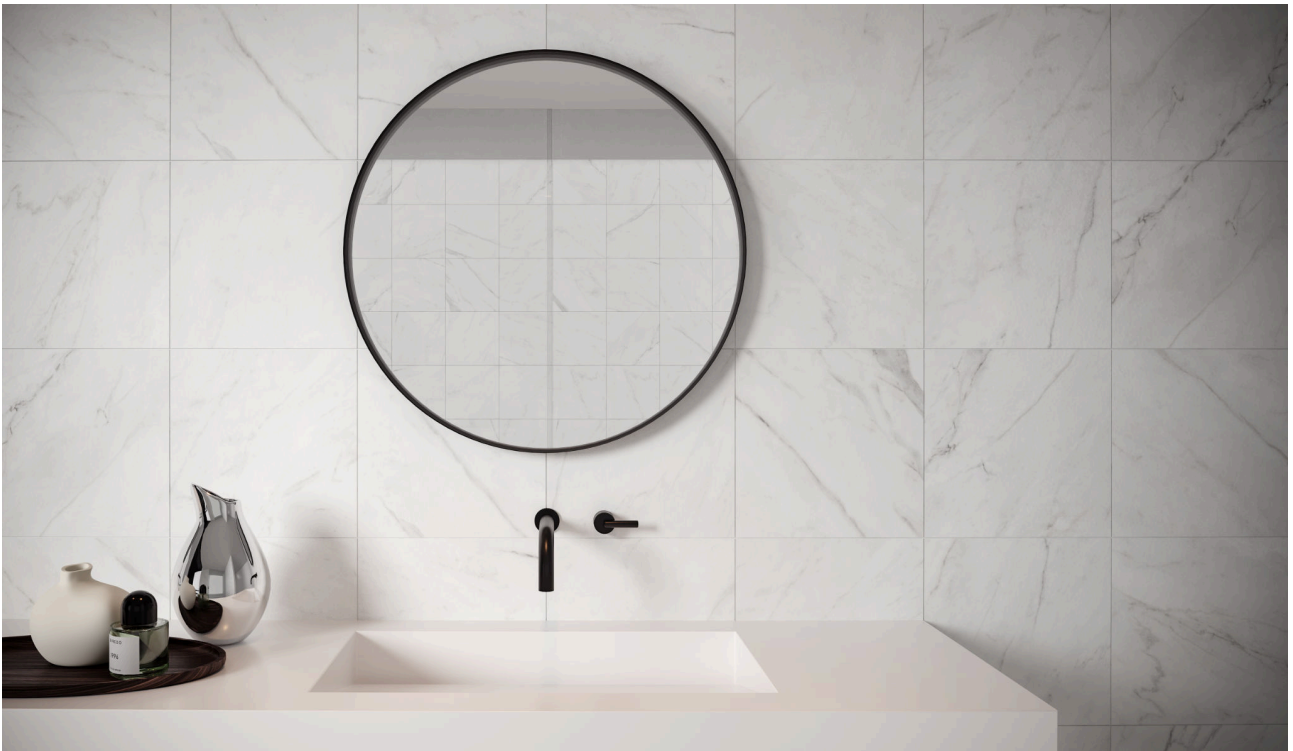

WORLD TILE

SERIES ALTEZZA

Marble Look | | Glazed Porcelain | Pressed Glazed Porcelain

The enduring appeal of classic surfaces.

PRODUCTS

Altezza 12x24 Carrara
12"x24" | Pressed Glazed Porcelain

Altezza 20x20 Carrara
20"x20" | Pressed Glazed Porcelain