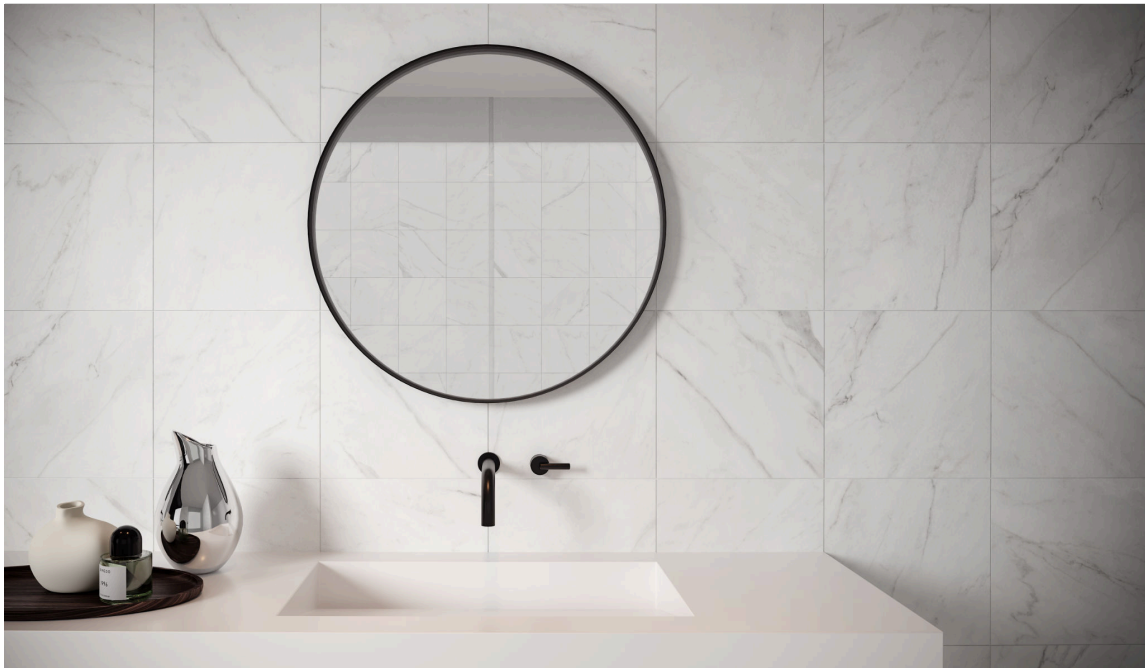

ROOM SCENES