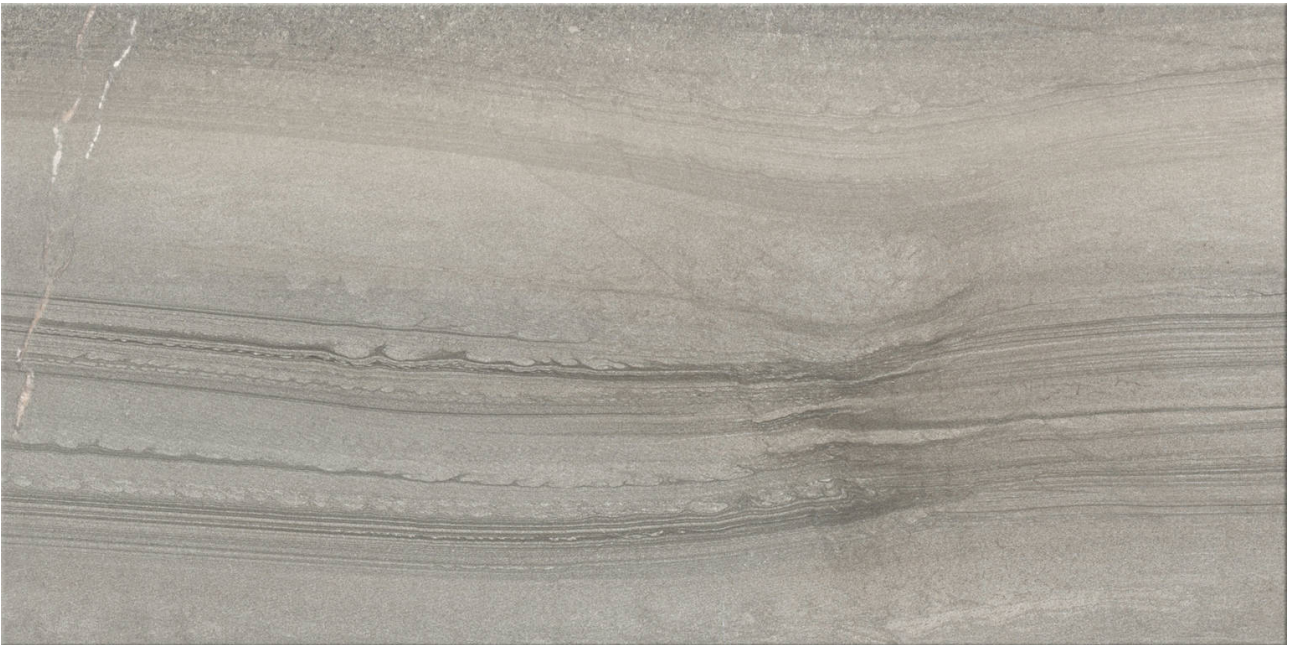

WORLD TILE

PRODUCT
24X48 SYMPHONY GRAY

Tile | 24"x48" | Porcelain

ROOM SCENES

TECHNICAL DATA

CODE: QURH-SY-2
NAME: 24x48 Symphony Gray
SIZE: 24"x48"
SERIES: Rhythm
FINISH: Matt
LOOK: Marble Look
FAMILY: Tile
FROST RESISTANCE: Yes
PEI: 4
BILLING UNIT: SF
STYLE: Contemporary
SUITABLE FOR: Indoor, Shower
TYPOLOGY: Porcelain
TYPE OF PIECE: Field Tile
USE: Floor and Wall