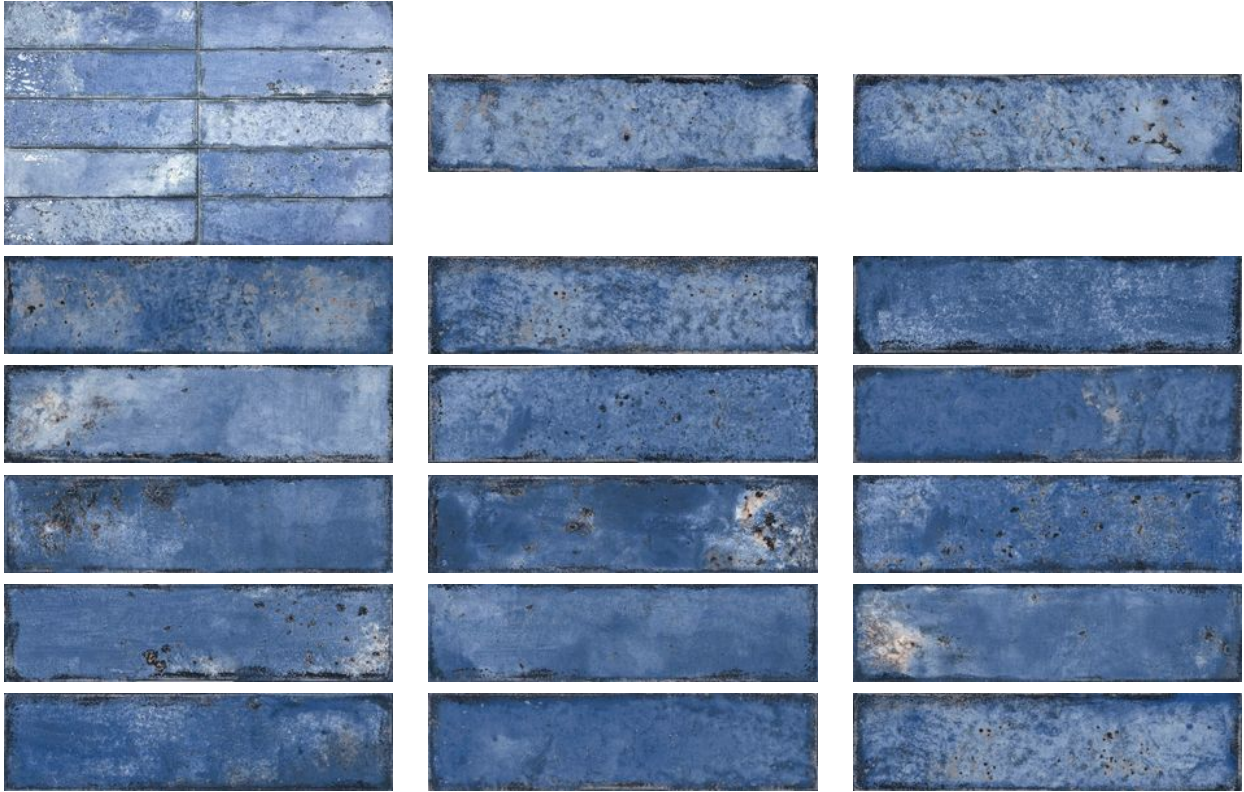

# WORLD TILE

---

**PRODUCT**  
**JAMAICA BLUE 3X11**

---

Tile | 3"x11" | Porcelain

## GRAPHIC VARIETY

## TECHNICAL DATA

CODE: QUJA-BL-1  
NAME: Jamaica Blue 3x11  
SIZE: 3"x11"  
SERIES: Jamaica  
FINISH: Gloss  
LOOK: Hand-crafted  
FAMILY: Tile  
FROST RESISTANCE: Yes  
PEI: 4  
BILLING UNIT: SF  
STYLE: Contemporary  
SUITABLE FOR: Indoor| Outdoor| Pool| Backsplash| Shower  
TYPOLOGY: Porcelain  
TYPE OF PIECE: Field Tile  
USE: Floor and Wall