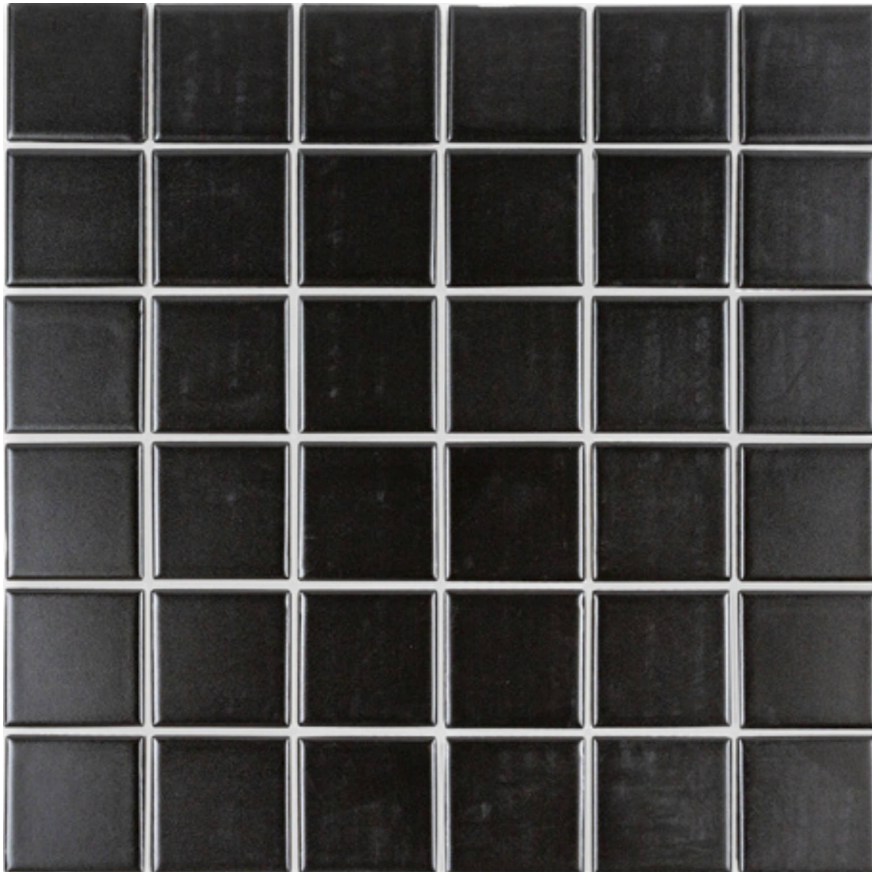

WORLD TILE

PRODUCT
DESSERT BAR MOSAIC CHOCOLATE

Mosaic and Decorative Tile | 11.88"x11.88" | Porcelain

TECHNICAL DATA

CODE: RVHA006
NAME: Dessert Bar Mosaic Chocolate
SIZE: 11.88"x11.88"
SERIES: Hamptons Collection
LOOK: Multi-Look Mosaics
FAMILY: Mosaic and Decorative Tile
MOSAIC CHIP SIZE: 2"x2"
BILLING UNIT: SH
STYLE: Contemporary
SUITABLE FOR: Backsplash, Indoor
TYPOLOGY: Porcelain
TYPE OF PIECE: Mosaic
USE: Floor and Wall