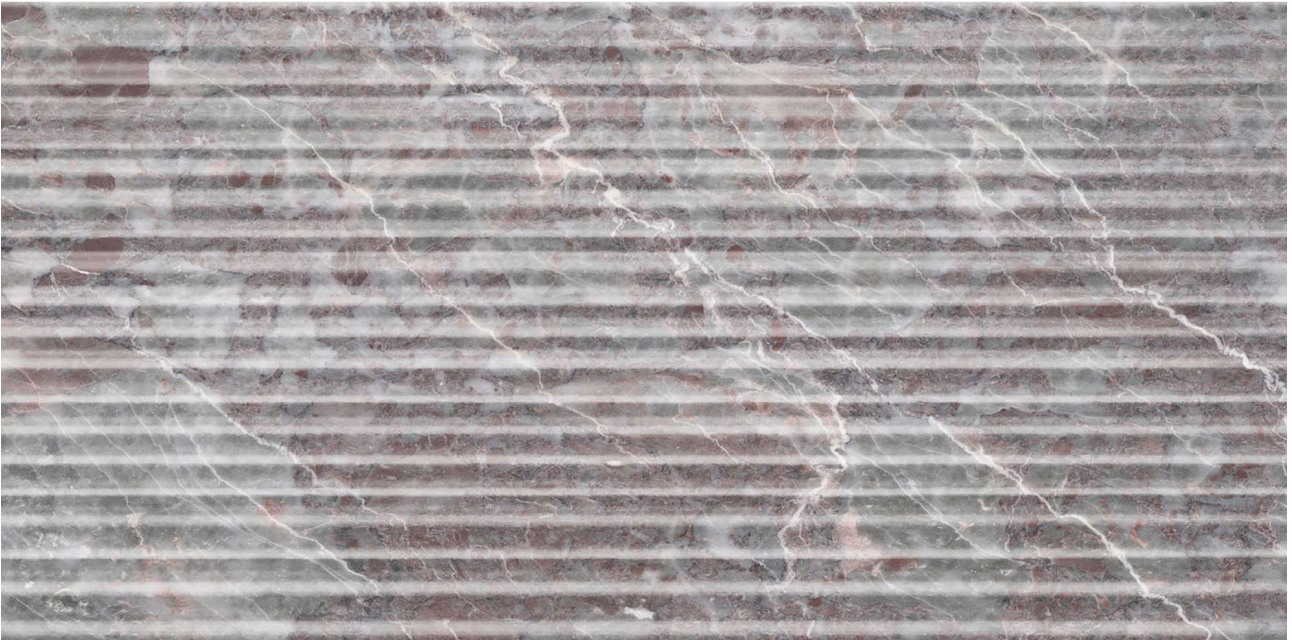

WORLD TILE

PRODUCT

SERENO BURGUNDY 12X24 CURVA

Stone | 12"x24" | Marble

TECHNICAL DATA

CODE: AS5000-06550
NAME: Sereno Burgundy 12x24 Curva
SIZE: 12"x24"
SERIES: Sereno Burgundy
FINISH: Honed
EDGE: Straight Edge
FAMILY: Stone
BILLING UNIT: SF
SUITABLE FOR: Indoor|Shower
TYPOLOGY: Marble
TYPE OF PIECE: Field Tile
USE: Wall only