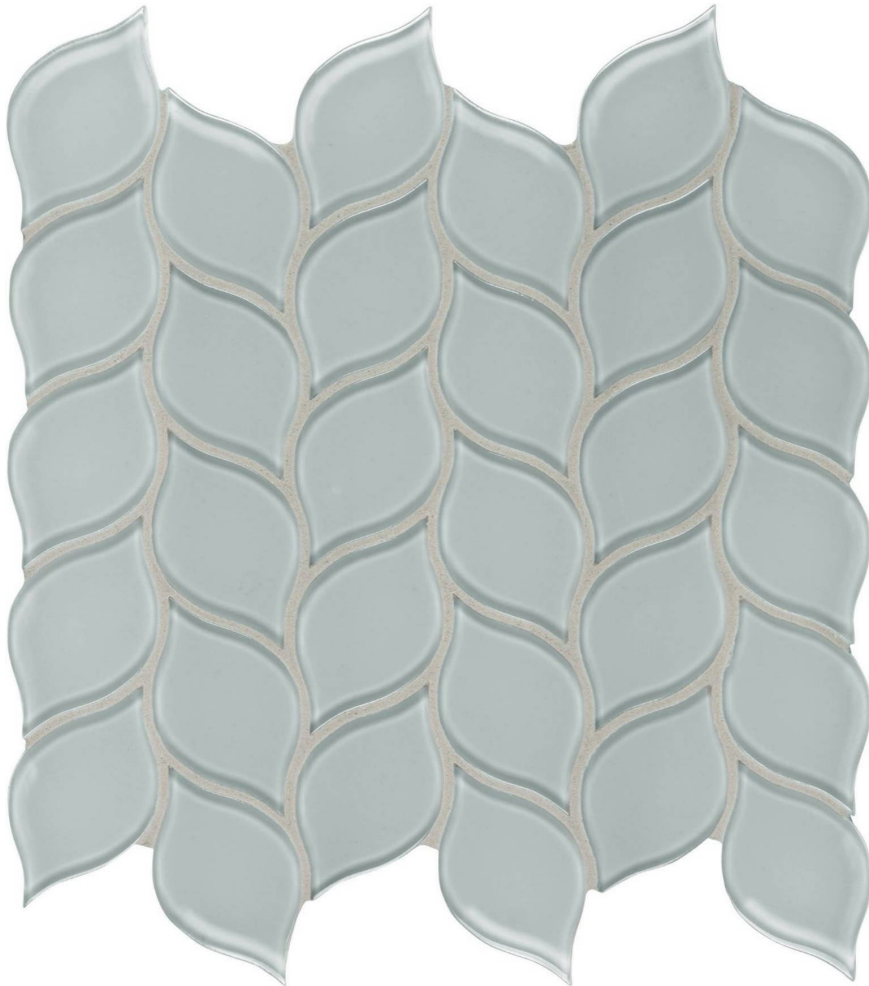

WORLD TILE

PRODUCT

CLOUD PETAL MOSAIC

Mosaic and Decorative Tile | 12"x12" |

TECHNICAL DATA

CODE: AC35-135
NAME: Cloud Petal Mosaic
SIZE: 12"x12"
SERIES: Bliss Element
FINISH: Gloss
LOOK: Glass
FAMILY: Mosaic and Decorative Tile
MOSAIC CHIP SIZE: Mesh-Mounted
BILLING UNIT: SF
STYLE: Classic
SUITABLE FOR: Indoor|Outdoor
TYPE OF PIECE: Mosaic
USE: Wall only