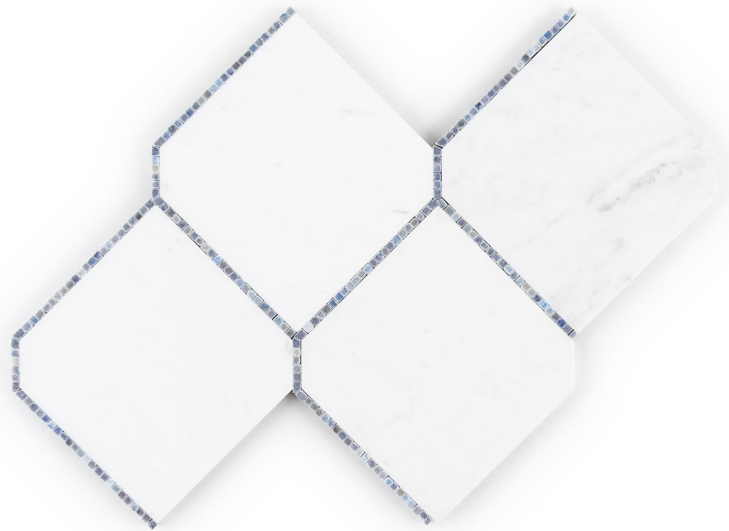

WORLD TILE

PRODUCT ELM BLUE MOSAIC

Mosaic and Decorative Tile | 9"x13" | Marble

DETAILS

ROOM SCENES

TECHNICAL DATA

CODE: RVHA096
NAME: Elm Blue Mosaic
SIZE: 9"x13"
SERIES: Hamptons Collection
LOOK: Multi-Look Mosaics
FAMILY: Mosaic and Decorative Tile
BILLING UNIT: SH
SHADE VARIATION: V3
STYLE: Contemporary
SUITABLE FOR: Backsplash, Indoor
TYPOLOGY: Marble
TYPE OF PIECE: Mosaic
USE: Floor and Wall