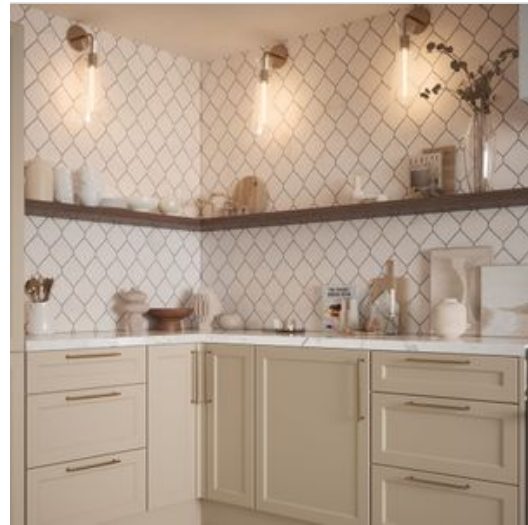

WORLD TILE

PRODUCT ELM BLUE MOSAIC

Mosaic and Decorative Tile | 9"x13" | Marble

DETAILS

ROOM SCENES

TECHNICAL DATA

CODE: RVHA096
NAME: Elm Blue Mosaic
SIZE: 9"x13"
SERIES: Hamptons Collection
LOOK: Multi-Look Mosaics
FAMILY: Mosaic and Decorative Tile
BILLING UNIT: SH
SHADE VARIATION: V3
STYLE: Contemporary
SUITABLE FOR: Backsplash, Indoor
TYPOLOGY: Marble
TYPE OF PIECE: Mosaic
USE: Floor and Wall