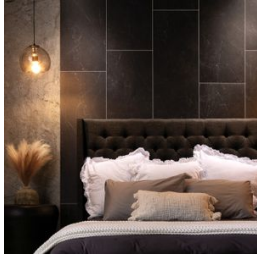

WORLD TILE

SERIES ETNA MATTE WALL

Stone Look | | SPC

PRODUCTS

Etna Matte Wall Panel
48x120
48"x120" | SPC

Etna Matte Wall Panel 24x48
24"x48" | SPC

Etna Matte Shower Bench 26x18.63x3
26"x18.63"x3" | SPC

Etna Matte Shower Shelf
14.56x7.12x2
14.5"x12"x2" | SPC

ROOM SCENES

Size	Product type	BOX			PALLET		
		pcs	sqft	lb	boxes	sqft	lb
48"x120"	Panel	1					
24"x48"	Panel	5					
26"x18.63"x3"							
14.5"x12"x2"							

WARNING The information contained in this packing list is for guidance only, the contents of the packing may vary. Please consult our sales representatives for an exact list.