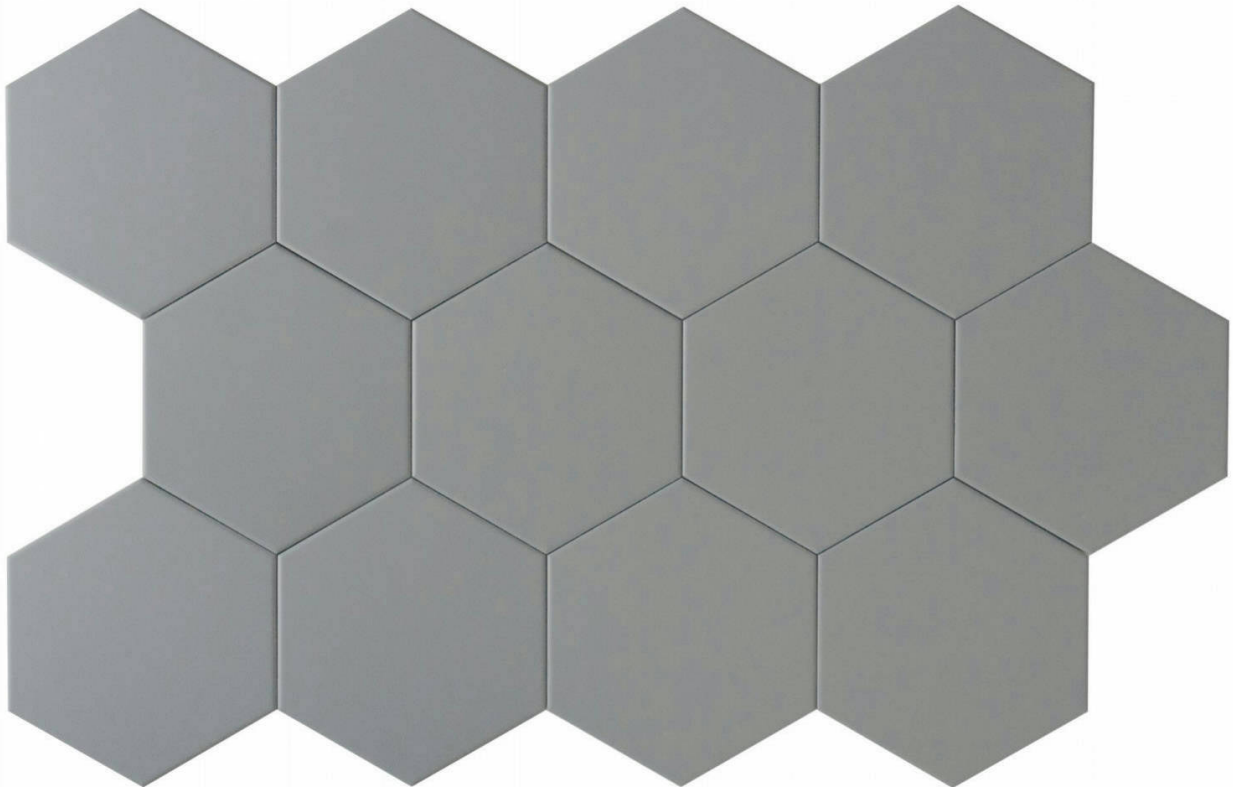

WORLD TILE

PRODUCT

VIDA 5.5X6.3" GREY HEXAGON

Tile | 5.5"x6.3" | Porcelain

DETAILS

ROOM SCENES

TECHNICAL DATA

CODE: QUVI-GR-1
NAME: Vida 5.5X6.3" Grey Hexagon
SIZE: 5.5"x6.3"
SERIES: Vida
FINISH: Matt
LOOK: Mono-Color
FAMILY: Tile
FROST RESISTANCE: Yes
PEI: 3
BILLING UNIT: SF
SHADE VARIATION: V1
STYLE: Contemporary
SUITABLE FOR: Indoor|Outdoor|Pool|Shower
TYPOLOGY: Porcelain
TYPE OF PIECE: Field Tile
USE: Floor and Wall