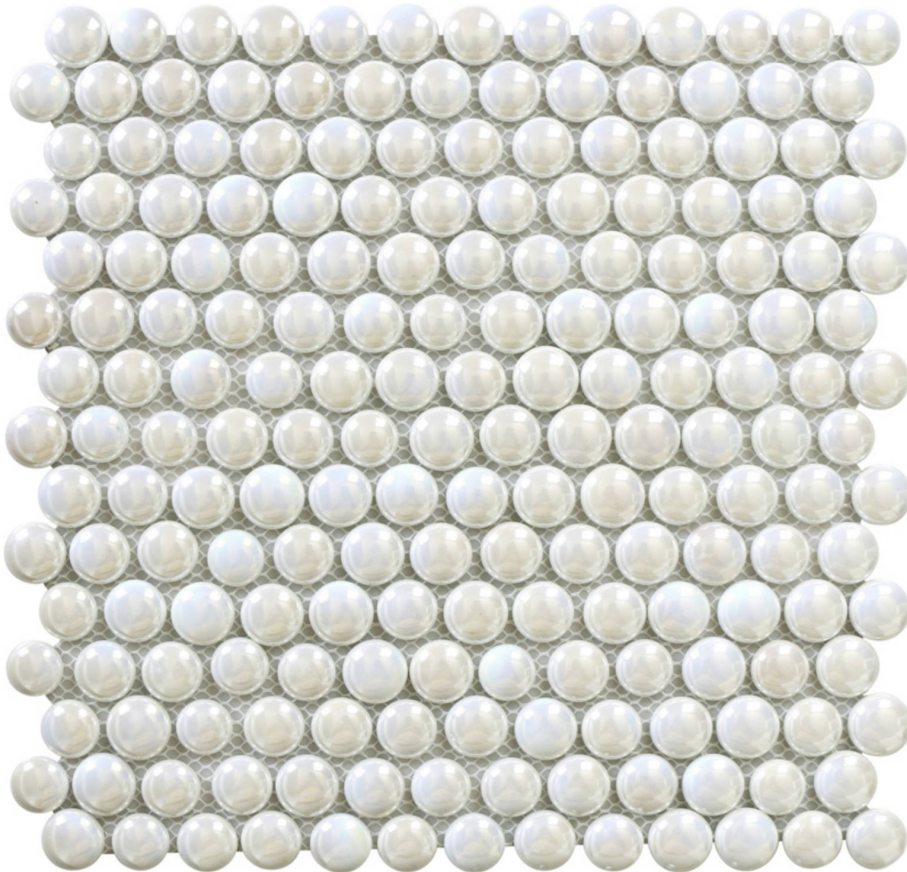

# WORLD TILE

---

### WHITE PENNY ROUND PEBBLES GLASS MOSAIC

---

Mosaic and Decorative Tile | 11.5"x12" |

## TECHNICAL DATA

CODE: RVCHAWV043

NAME: White Penny Round Pebbles Glass Mosaic

SIZE: 11.5"x12"

SERIES: Chelsea Collection

LOOK: Multi-Look Mosaics

FAMILY: Mosaic and Decorative Tile

BILLING UNIT: SH

SUITABLE FOR: Backsplash,Indoor,Outdoor,Shower,Pool

TYPE OF PIECE: Mosaic

USE: Floor and Wall